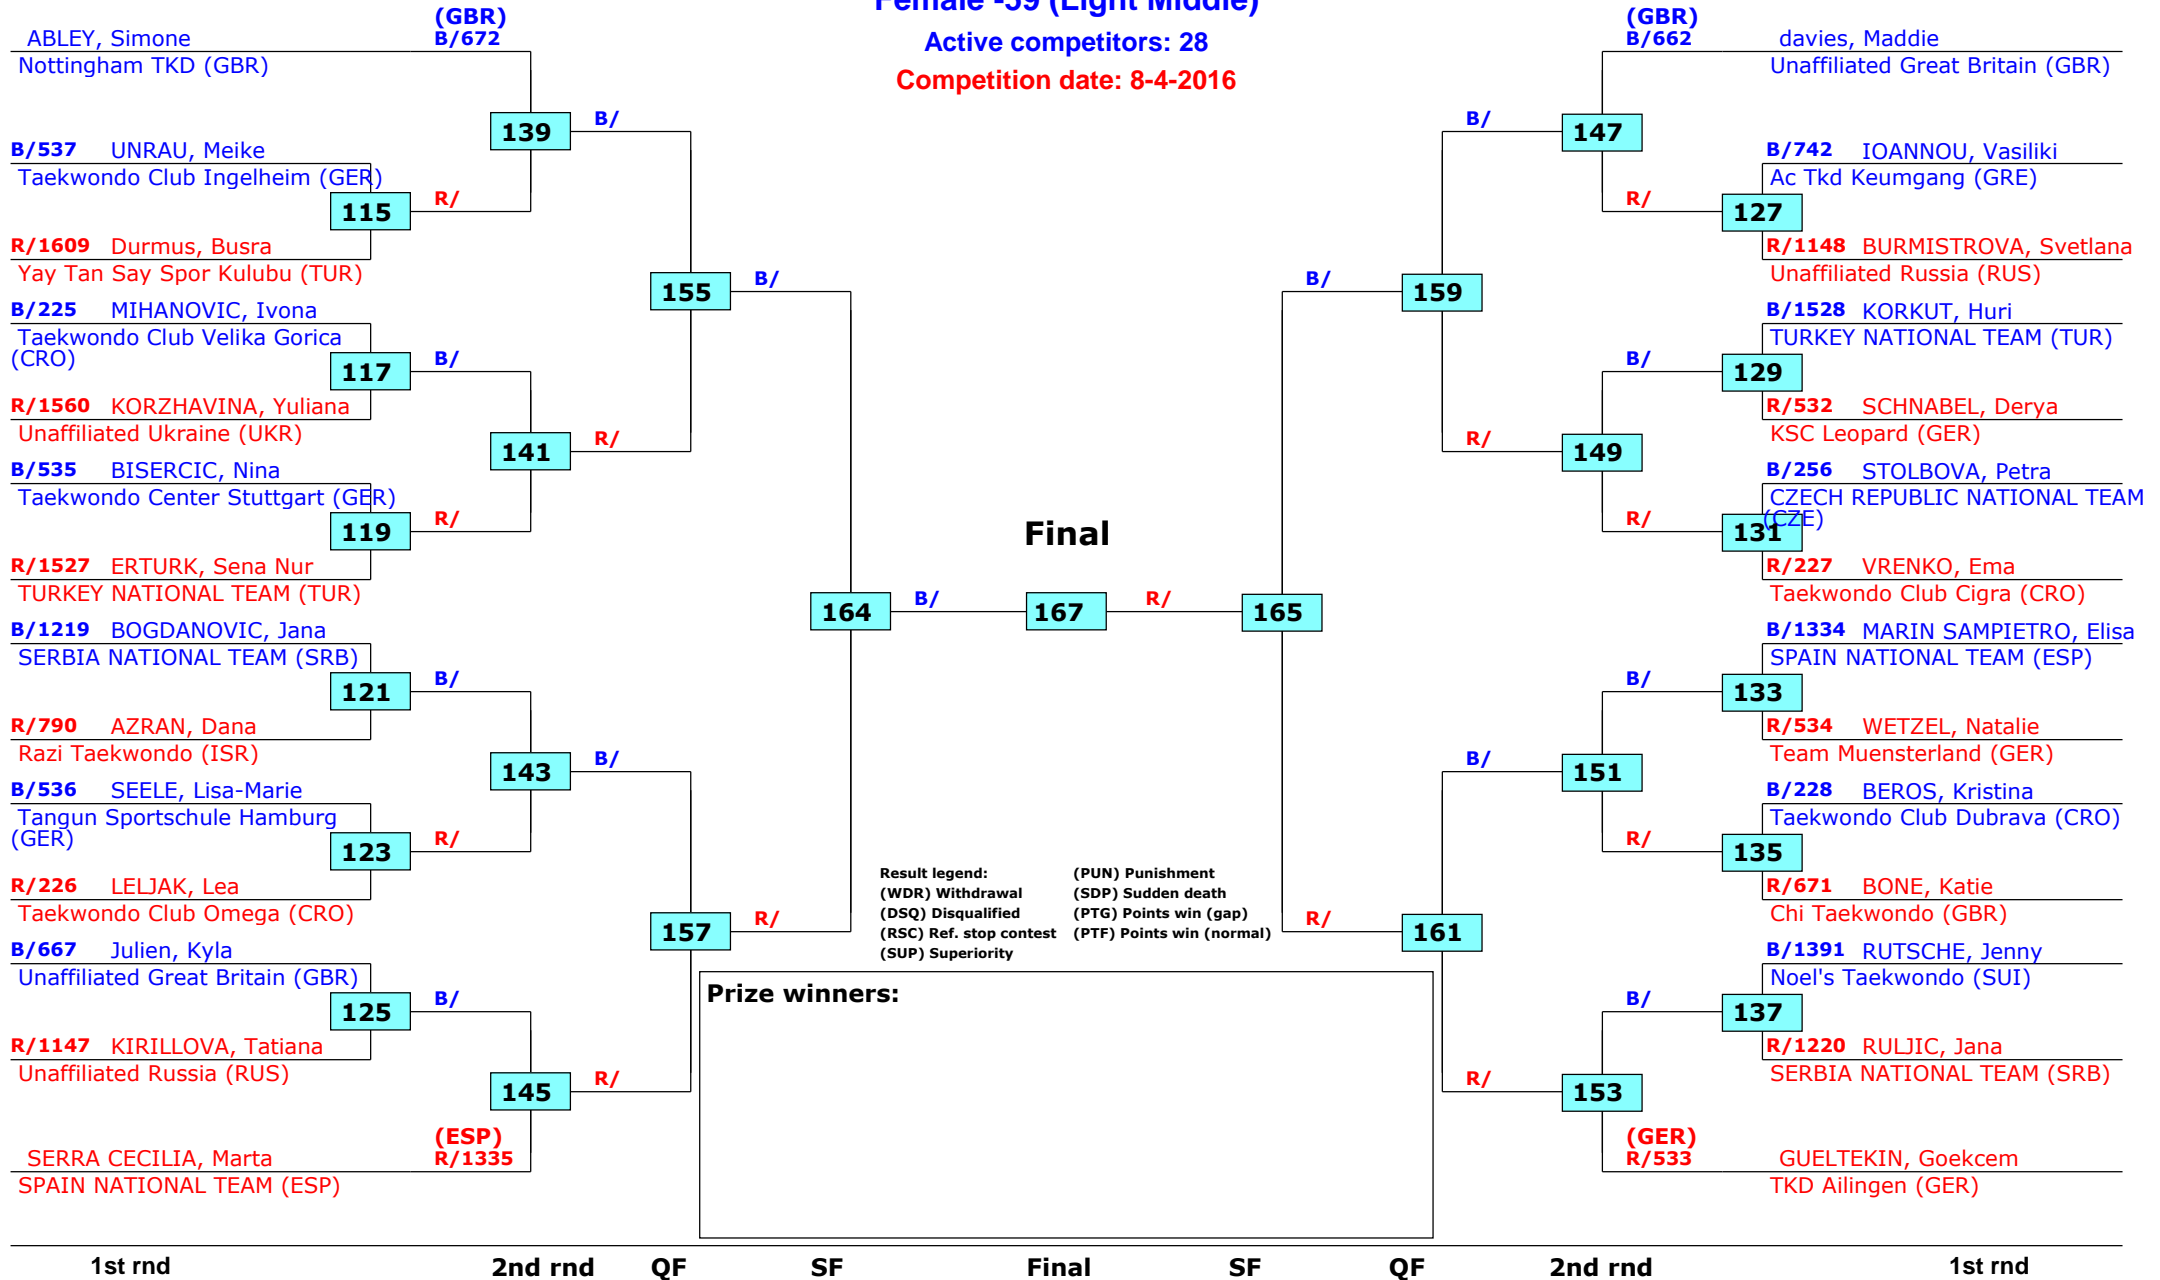

World Taekwondo President's Cup

Bonn, Germany

Tournament date: 7-4-2016 upto 10-4-2016

Male -49 (Light)

Active competitors: 14

Competition date: 8-4-2016

Result legend:

(WDR) Withdrawal	(PUN) Punishment
(DSQ) Disqualified	(SDP) Sudden death
(RSC) Ref. stop contest	(PTG) Points win (gap)
(SUP) Superiority	(PTF) Points win (normal)

Prize winners:

World Taekwondo President's Cup

Bonn, Germany

Tournament date: 7-4-2016 upto 10-4-2016

Male -63 (Welter)

Active competitors: 28

Competition date: 8-4-2016

World Taekwondo President's Cup

Bonn, Germany

Tournament date: 7-4-2016 upto 10-4-2016

Female -59 (Light Middle)

Active competitors: 28

Competition date: 8-4-2016

World Taekwondo President's Cup

Bonn, Germany

Tournament date: 7-4-2016 upto 10-4-2016