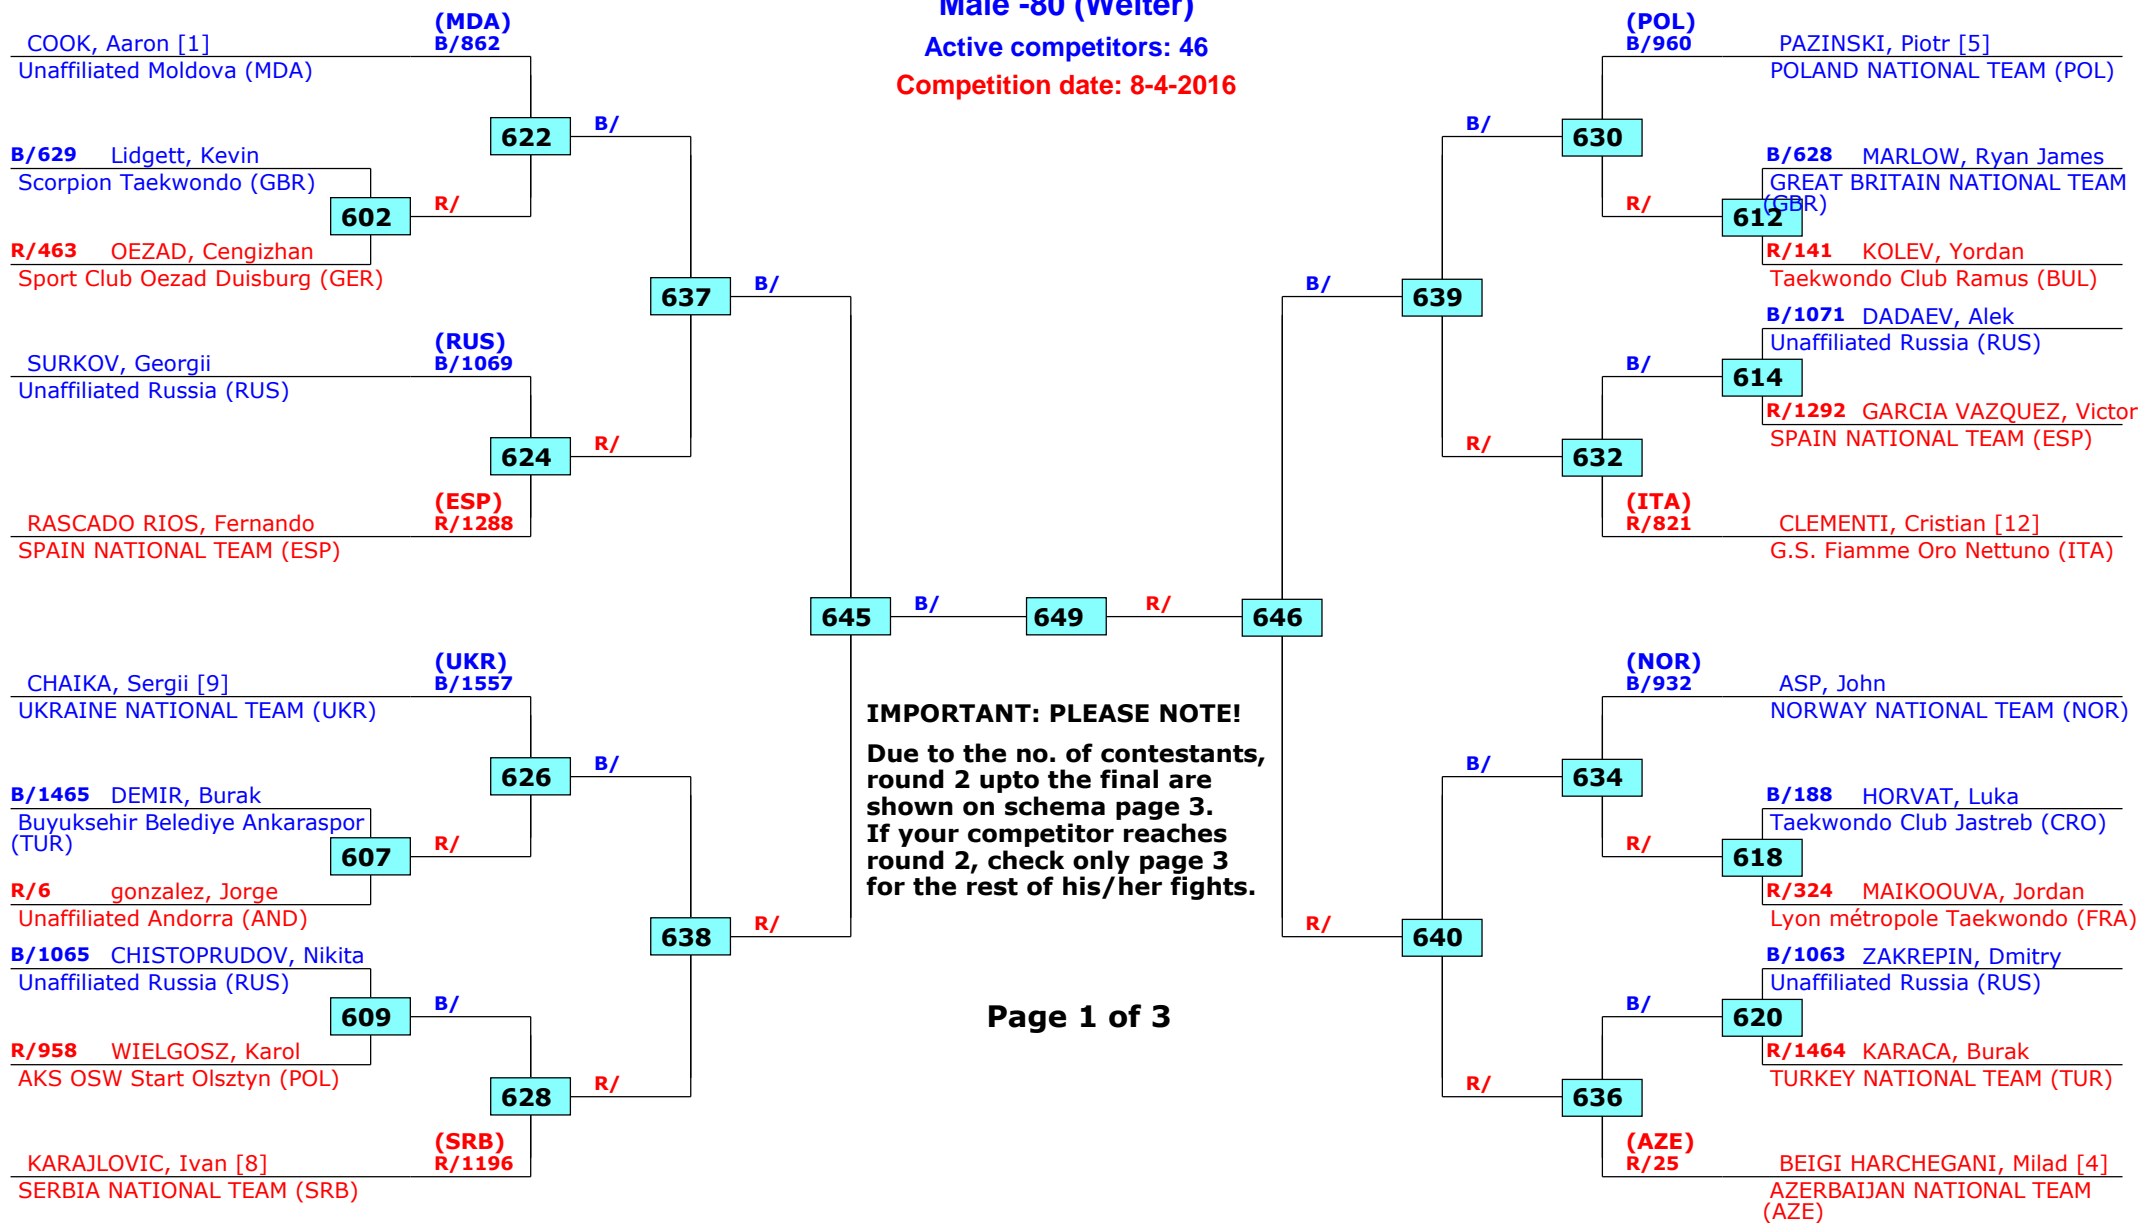

Competition date: 8-4-2016

World Taekwondo President's Cup

Bonn, Germany

Tournament date: 7-4-2016 upto 10-4-2016

Male -68 (Light Middle)

Active competitors: 29

Competition date: 8-4-2016

World Taekwondo President's Cup

Bonn, Germany

Tournament date: 7-4-2016 upto 10-4-2016

Male -80 (Welter)

Active competitors: 46

Competition date: 8-4-2016

1st rnd

2nd rnd

3rd rnd