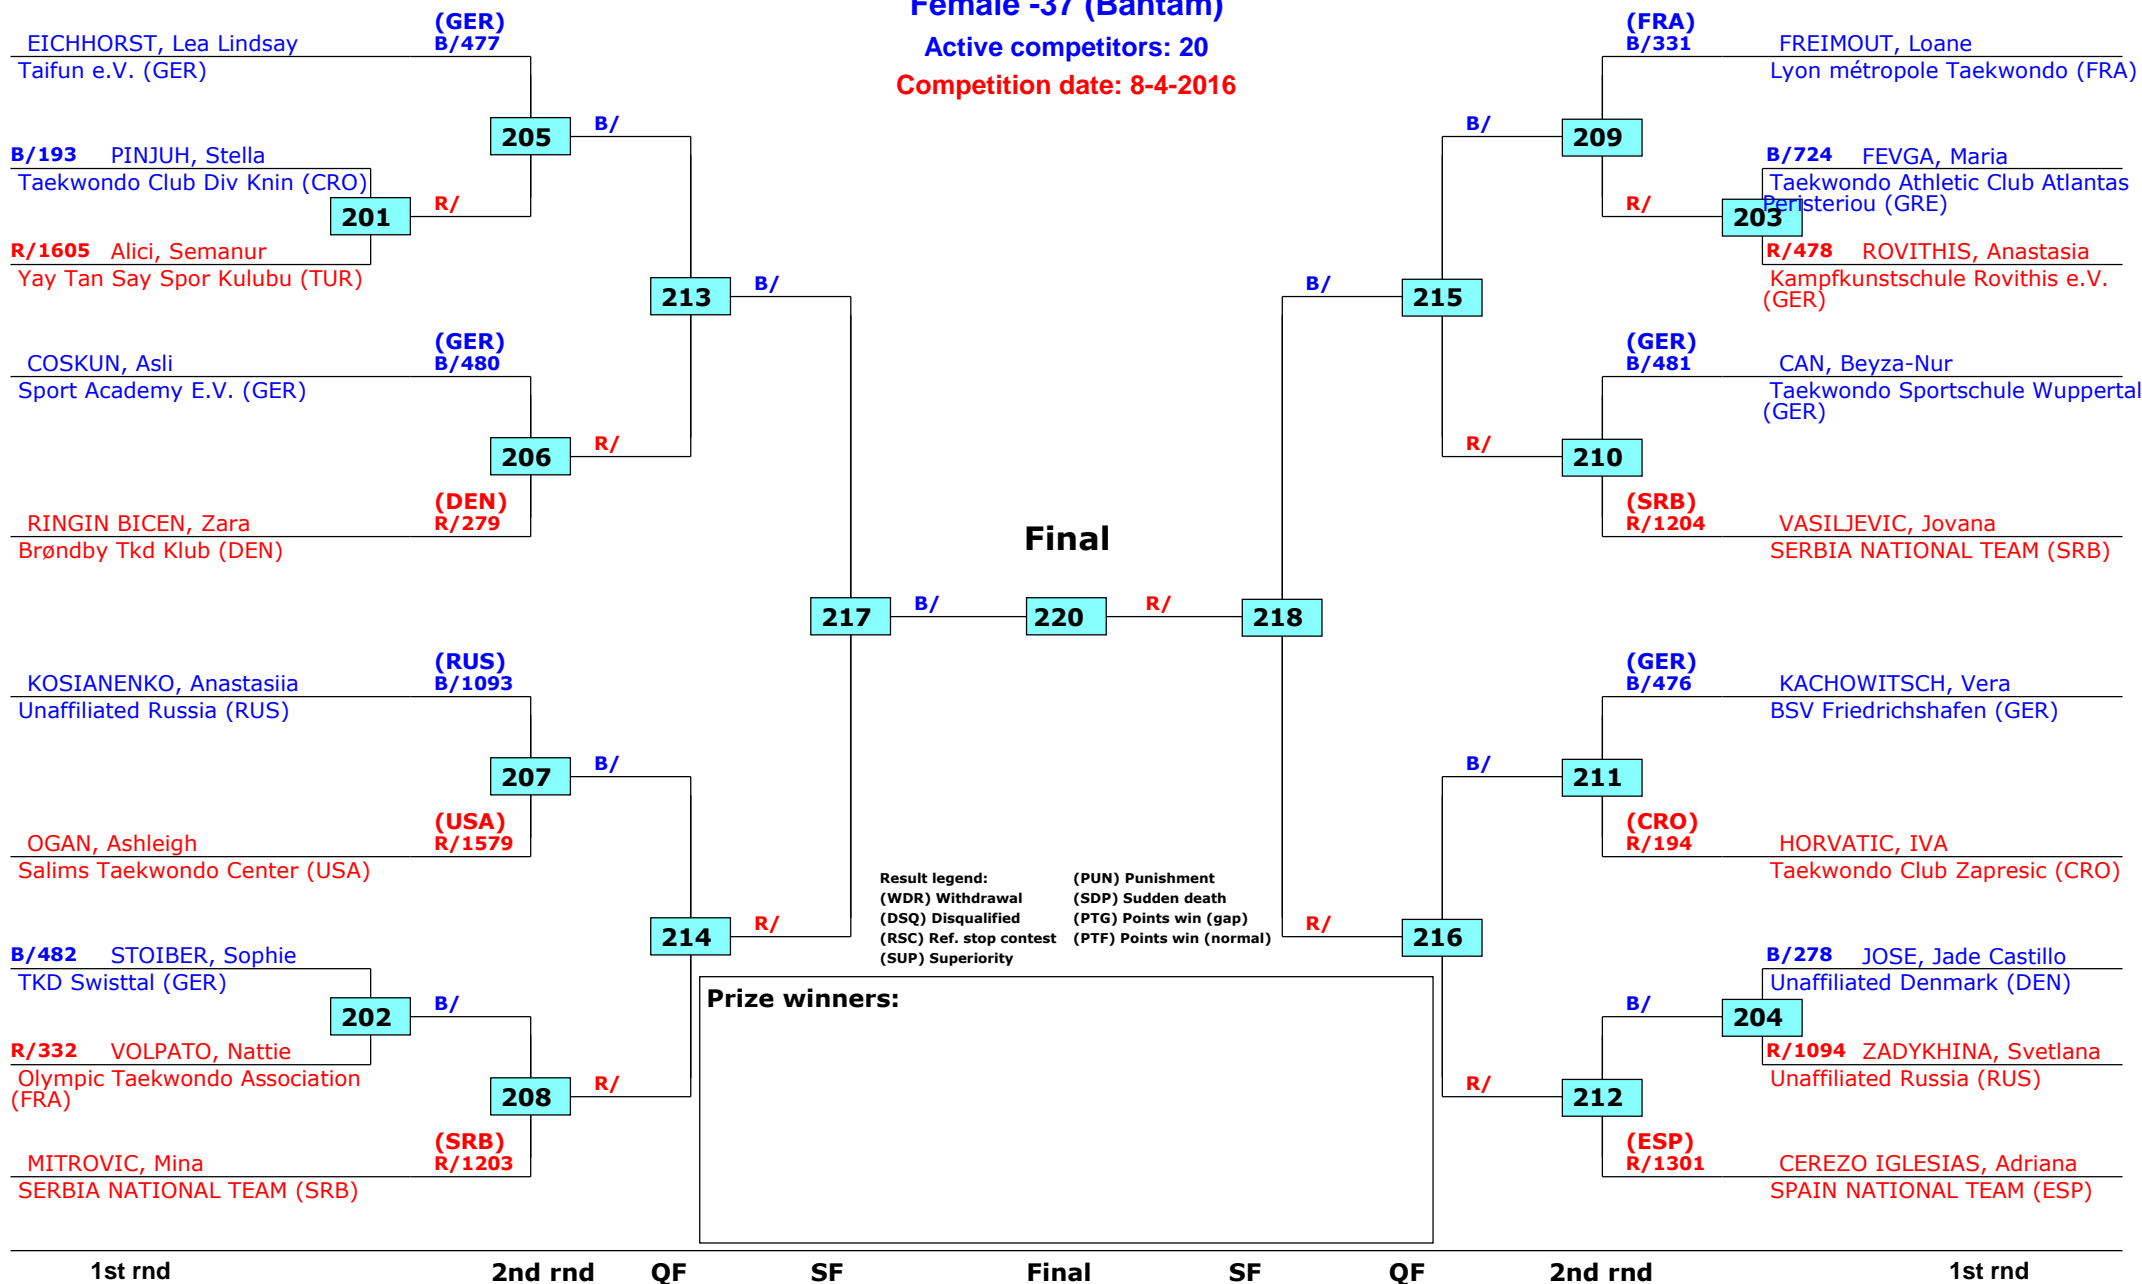

Prize winners:

World Taekwondo President's Cup

Bonn, Germany

Tournament date: 7-4-2016 upto 10-4-2016

Male -63 (Welter)

Active competitors: 28

Competition date: 8-4-2016

World Taekwondo President's Cup

Bonn, Germany

Tournament date: 7-4-2016 upto 10-4-2016

Female -59 (Light Middle)

Active competitors: 28

Competition date: 8-4-2016

World Taekwondo President's Cup

Bonn, Germany

Tournament date: 7-4-2016 upto 10-4-2016

Female -37 (Bantam)

Active competitors: 20

Competition date: 8-4-2016

World Taekwondo President's Cup

Bonn, Germany

Tournament date: 7-4-2016 upto 10-4-2016

Male -59 (Light)

Active competitors: 38