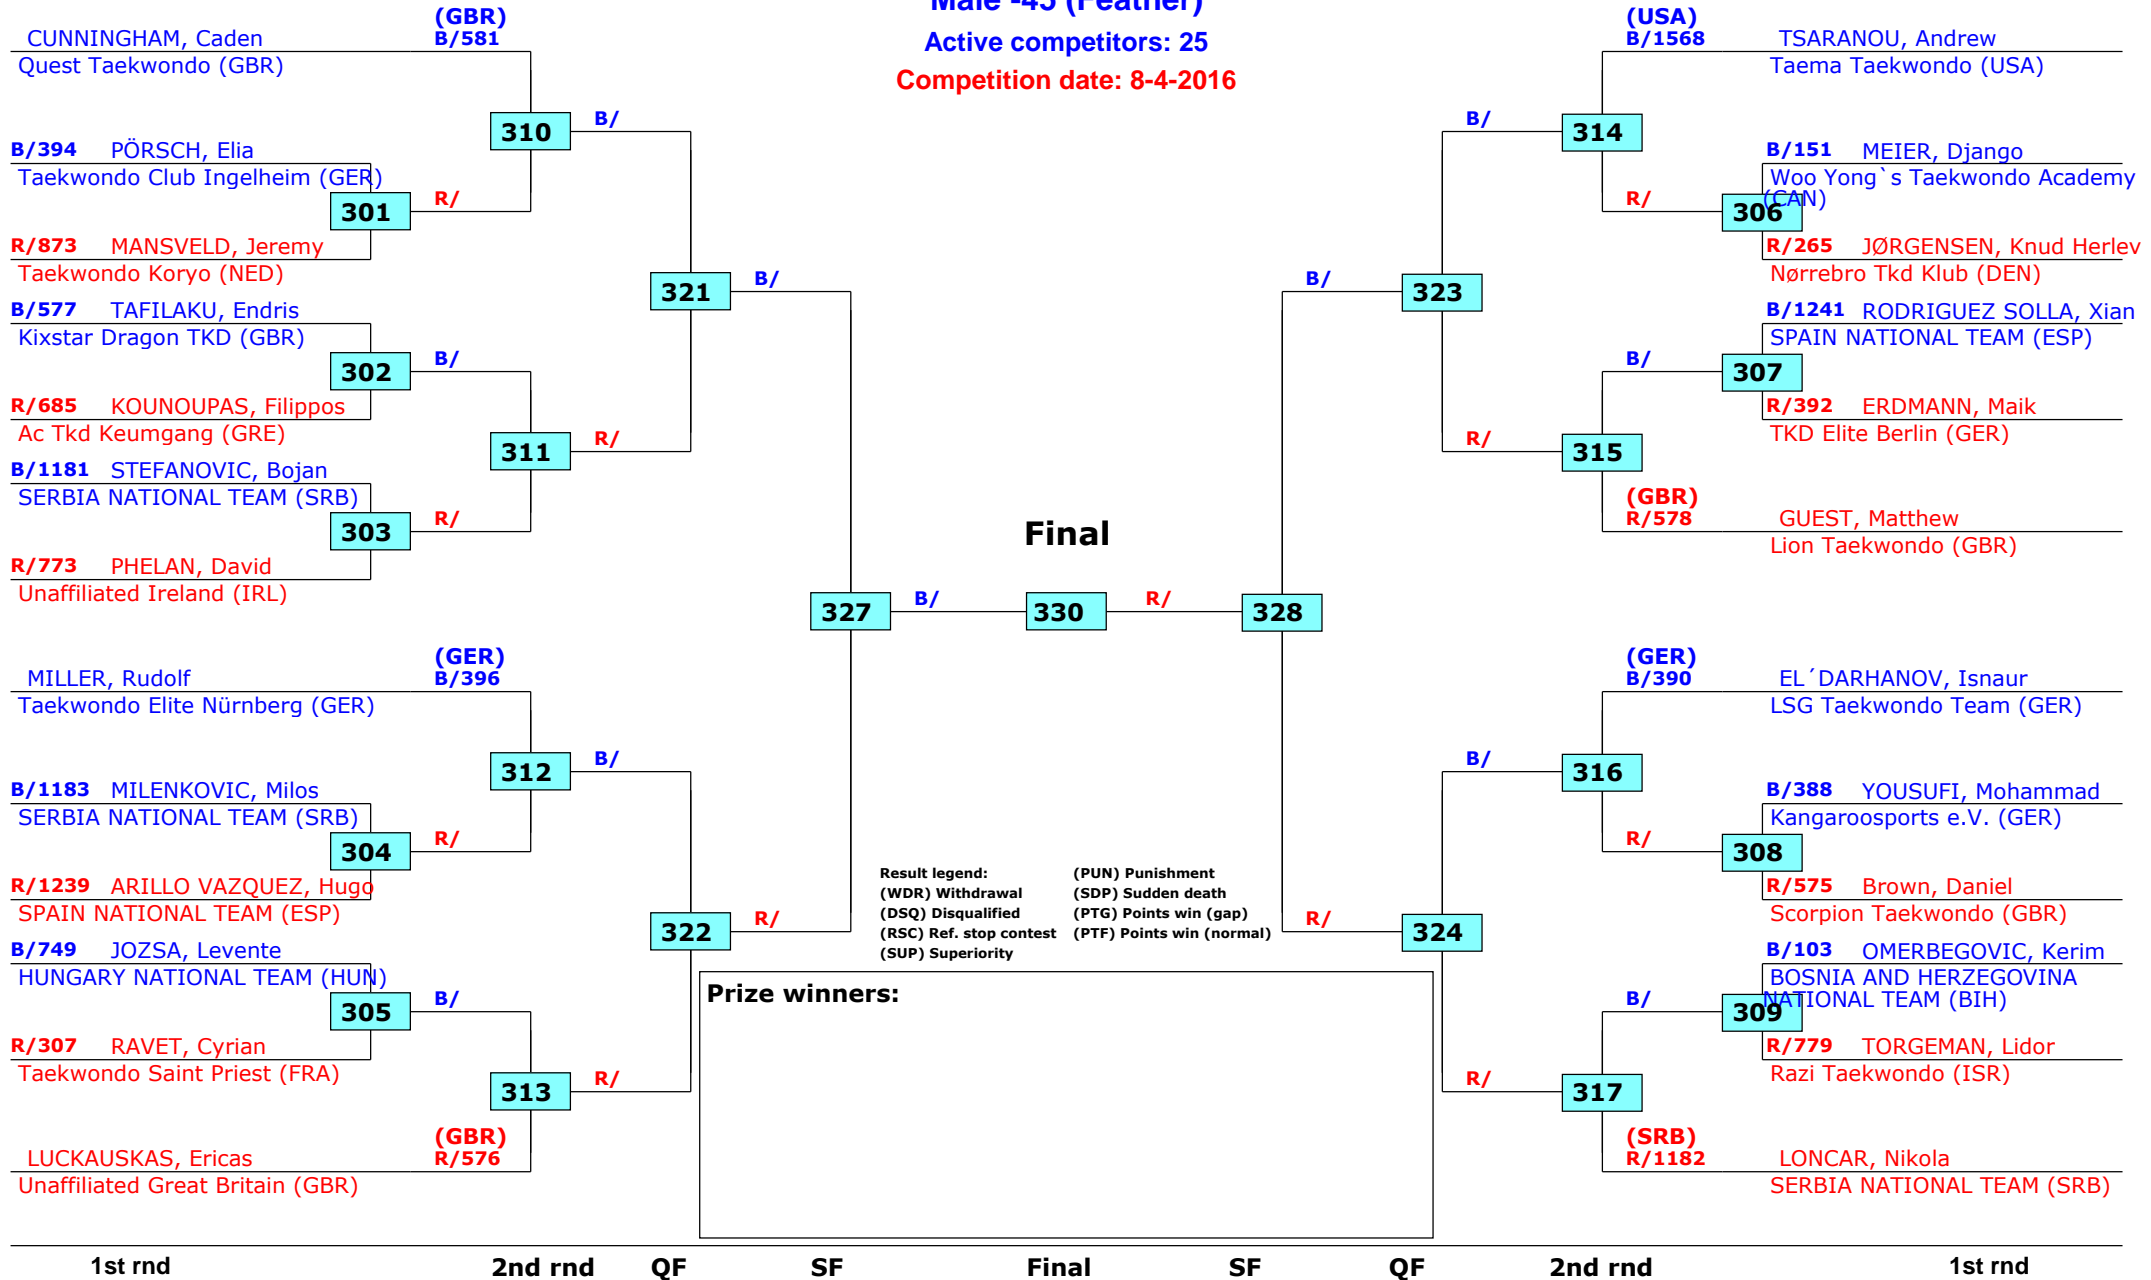

Tournament date: 7-4-2016 upto 10-4-2016

Female -52 (Light)

Active competitors: 29

Competition date: 8-4-2016

World Taekwondo President's Cup

Bonn, Germany

Tournament date: 7-4-2016 upto 10-4-2016

Male -45 (Feather)

Active competitors: 25

Competition date: 8-4-2016

World Taekwondo President's Cup

Bonn, Germany

Tournament date: 7-4-2016 upto 10-4-2016

Female -59 (Light heavy)

Active competitors: 7

Competition date: 8-4-2016