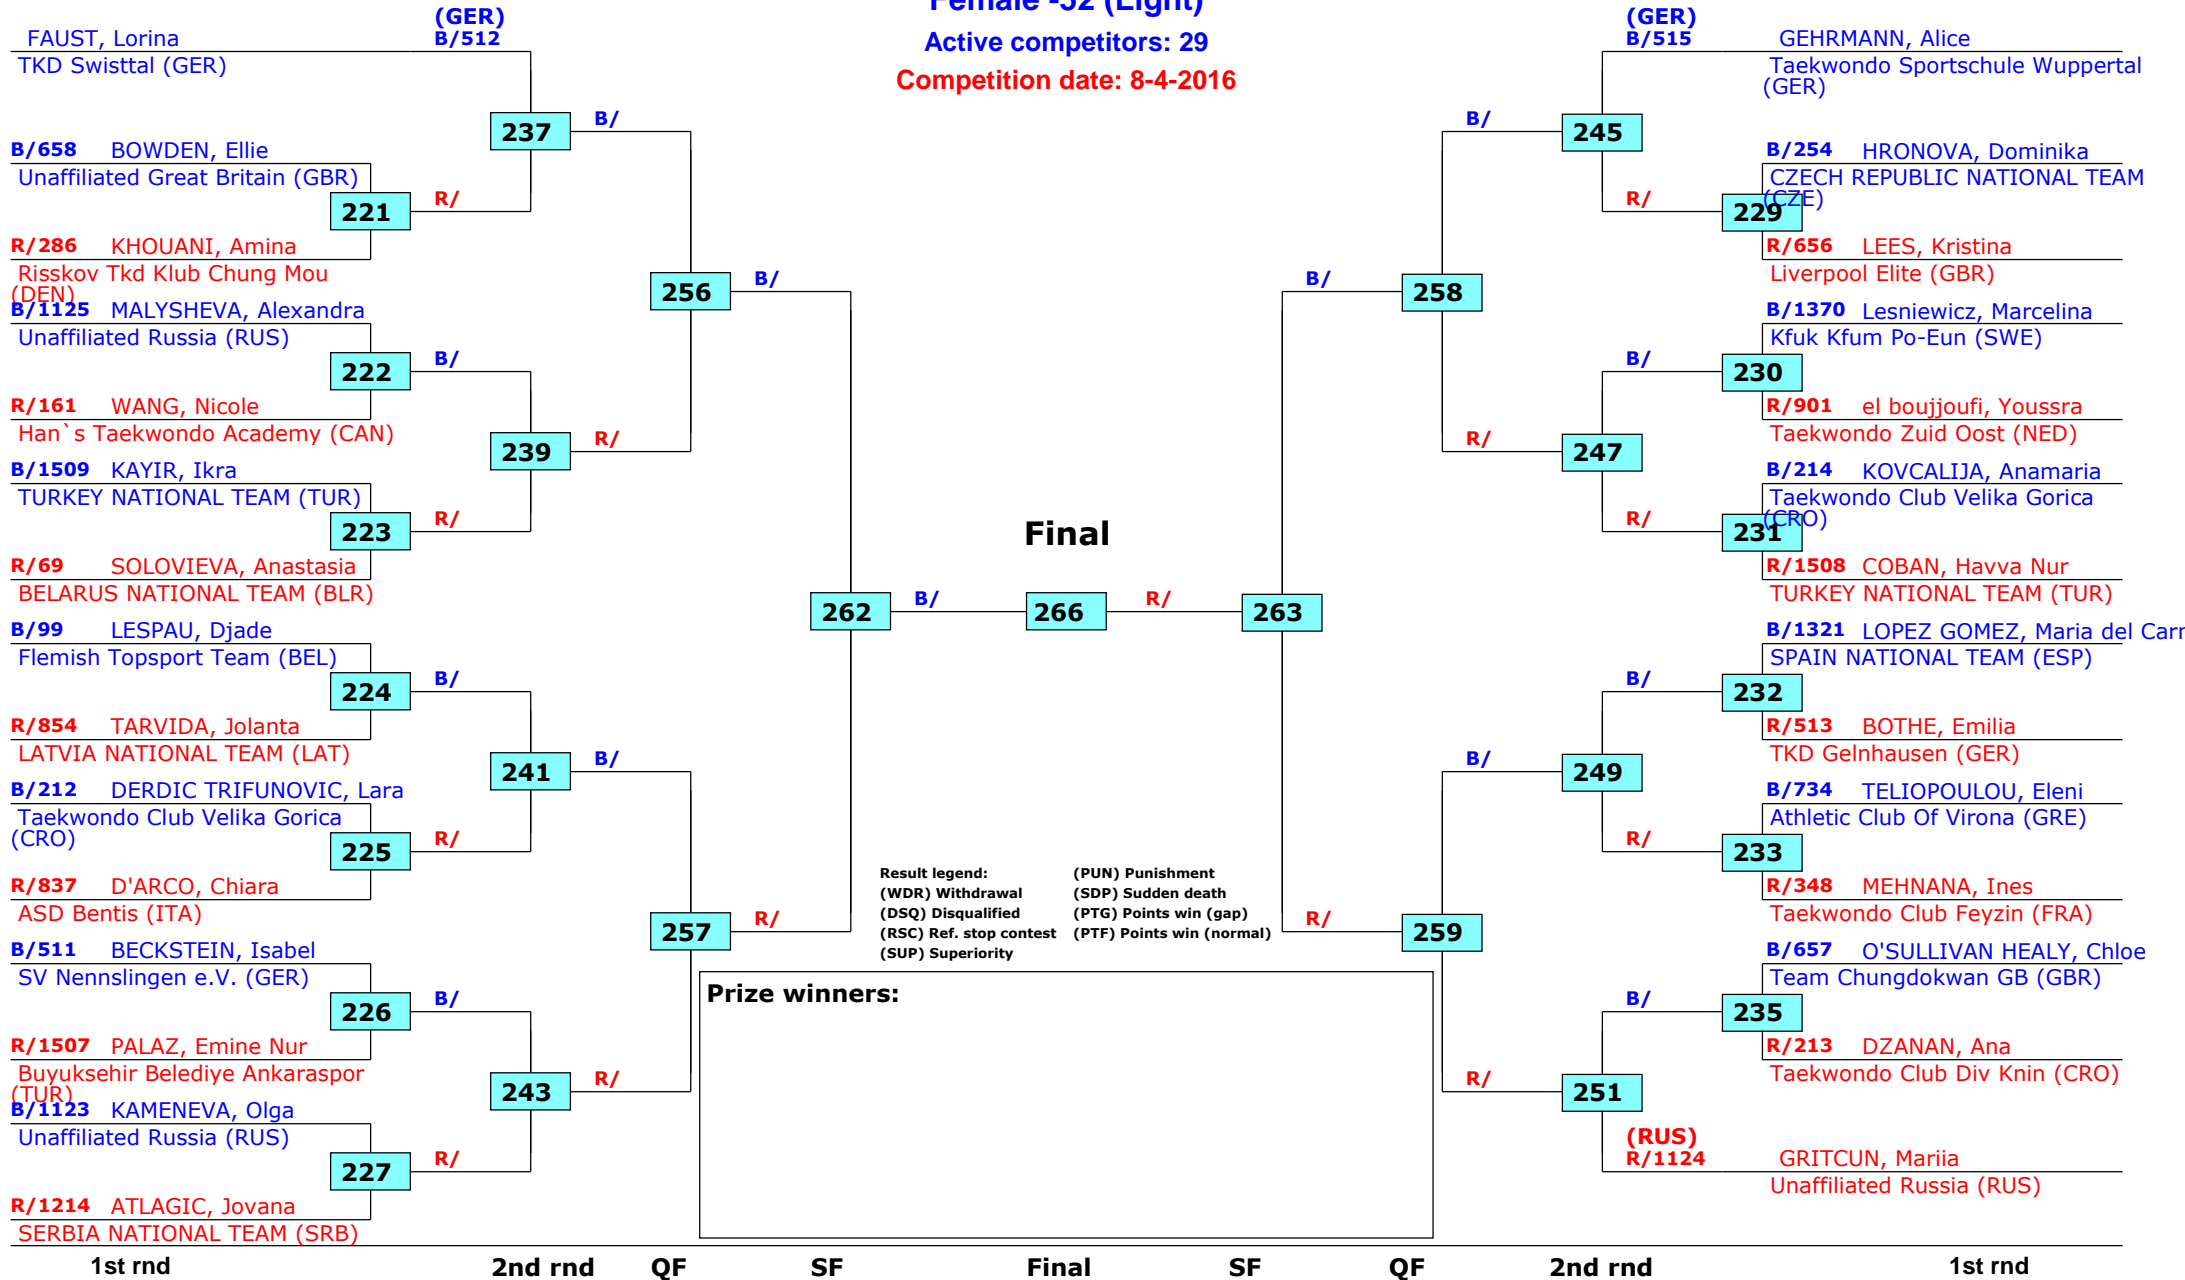

Competition date: 8-4-2016

IMPORTANT: PLEASE NOTE!
Due to the no. of contestants, round 2 upto the final are shown on schema page 3. If your competitor reaches round 2, check only page 3 for the rest of his/her fights.

World Taekwondo President's Cup

Bonn, Germany

Tournament date: 7-4-2016 upto 10-4-2016

Male -59 (Light)

Active competitors: 0

Competition date: 8-4-2016

World Taekwondo President's Cup

Bonn, Germany

Tournament date: 7-4-2016 upto 10-4-2016

Female -52 (Light)

Active competitors: 29

Competition date: 8-4-2016

World Taekwondo President's Cup

Bonn, Germany

Tournament date: 7-4-2016 upto 10-4-2016

Male -45 (Feather)