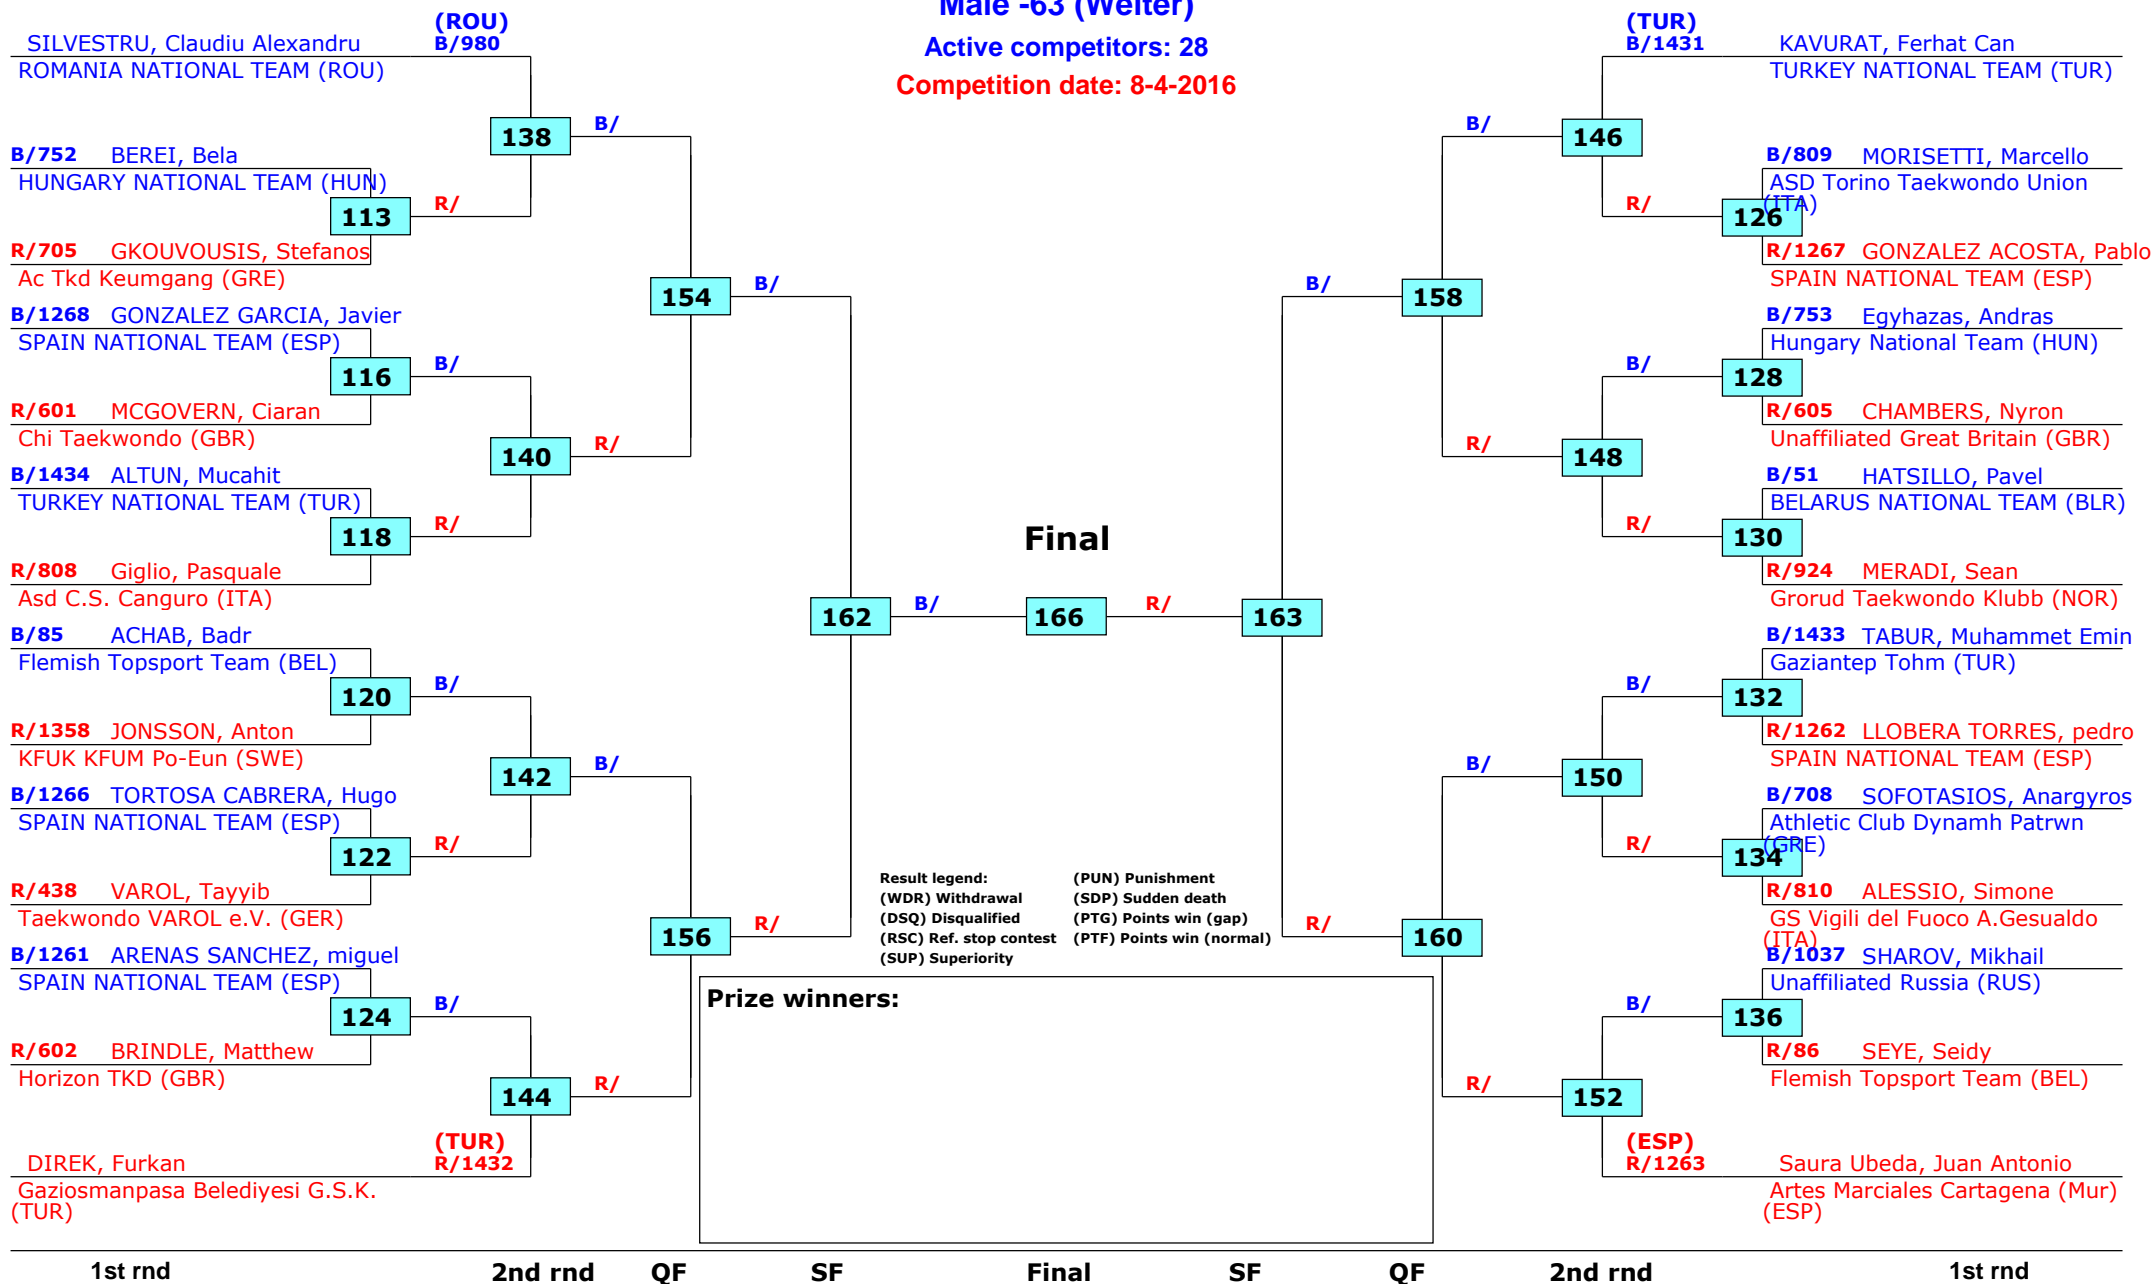

World Taekwondo President's Cup

Bonn, Germany

Tournament date: 7-4-2016 upto 10-4-2016

Male -49 (Light)

Active competitors: 14

Competition date: 8-4-2016

Result legend:

(WDR) Withdrawal	(PUN) Punishment
(DSQ) Disqualified	(SDP) Sudden death
(RSC) Ref. stop contest	(PTG) Points win (gap)
(SUP) Superiority	(PTF) Points win (normal)

Prize winners:

World Taekwondo President's Cup

Bonn, Germany

Tournament date: 7-4-2016 upto 10-4-2016

Male -63 (Welter)

Active competitors: 28

Competition date: 8-4-2016

World Taekwondo President's Cup

Bonn, Germany

Tournament date: 7-4-2016 upto 10-4-2016

Female -59 (Light Middle)

Active competitors: 28

Competition date: 8-4-2016

World Taekwondo President's Cup

Bonn, Germany

Tournament date: 7-4-2016 upto 10-4-2016