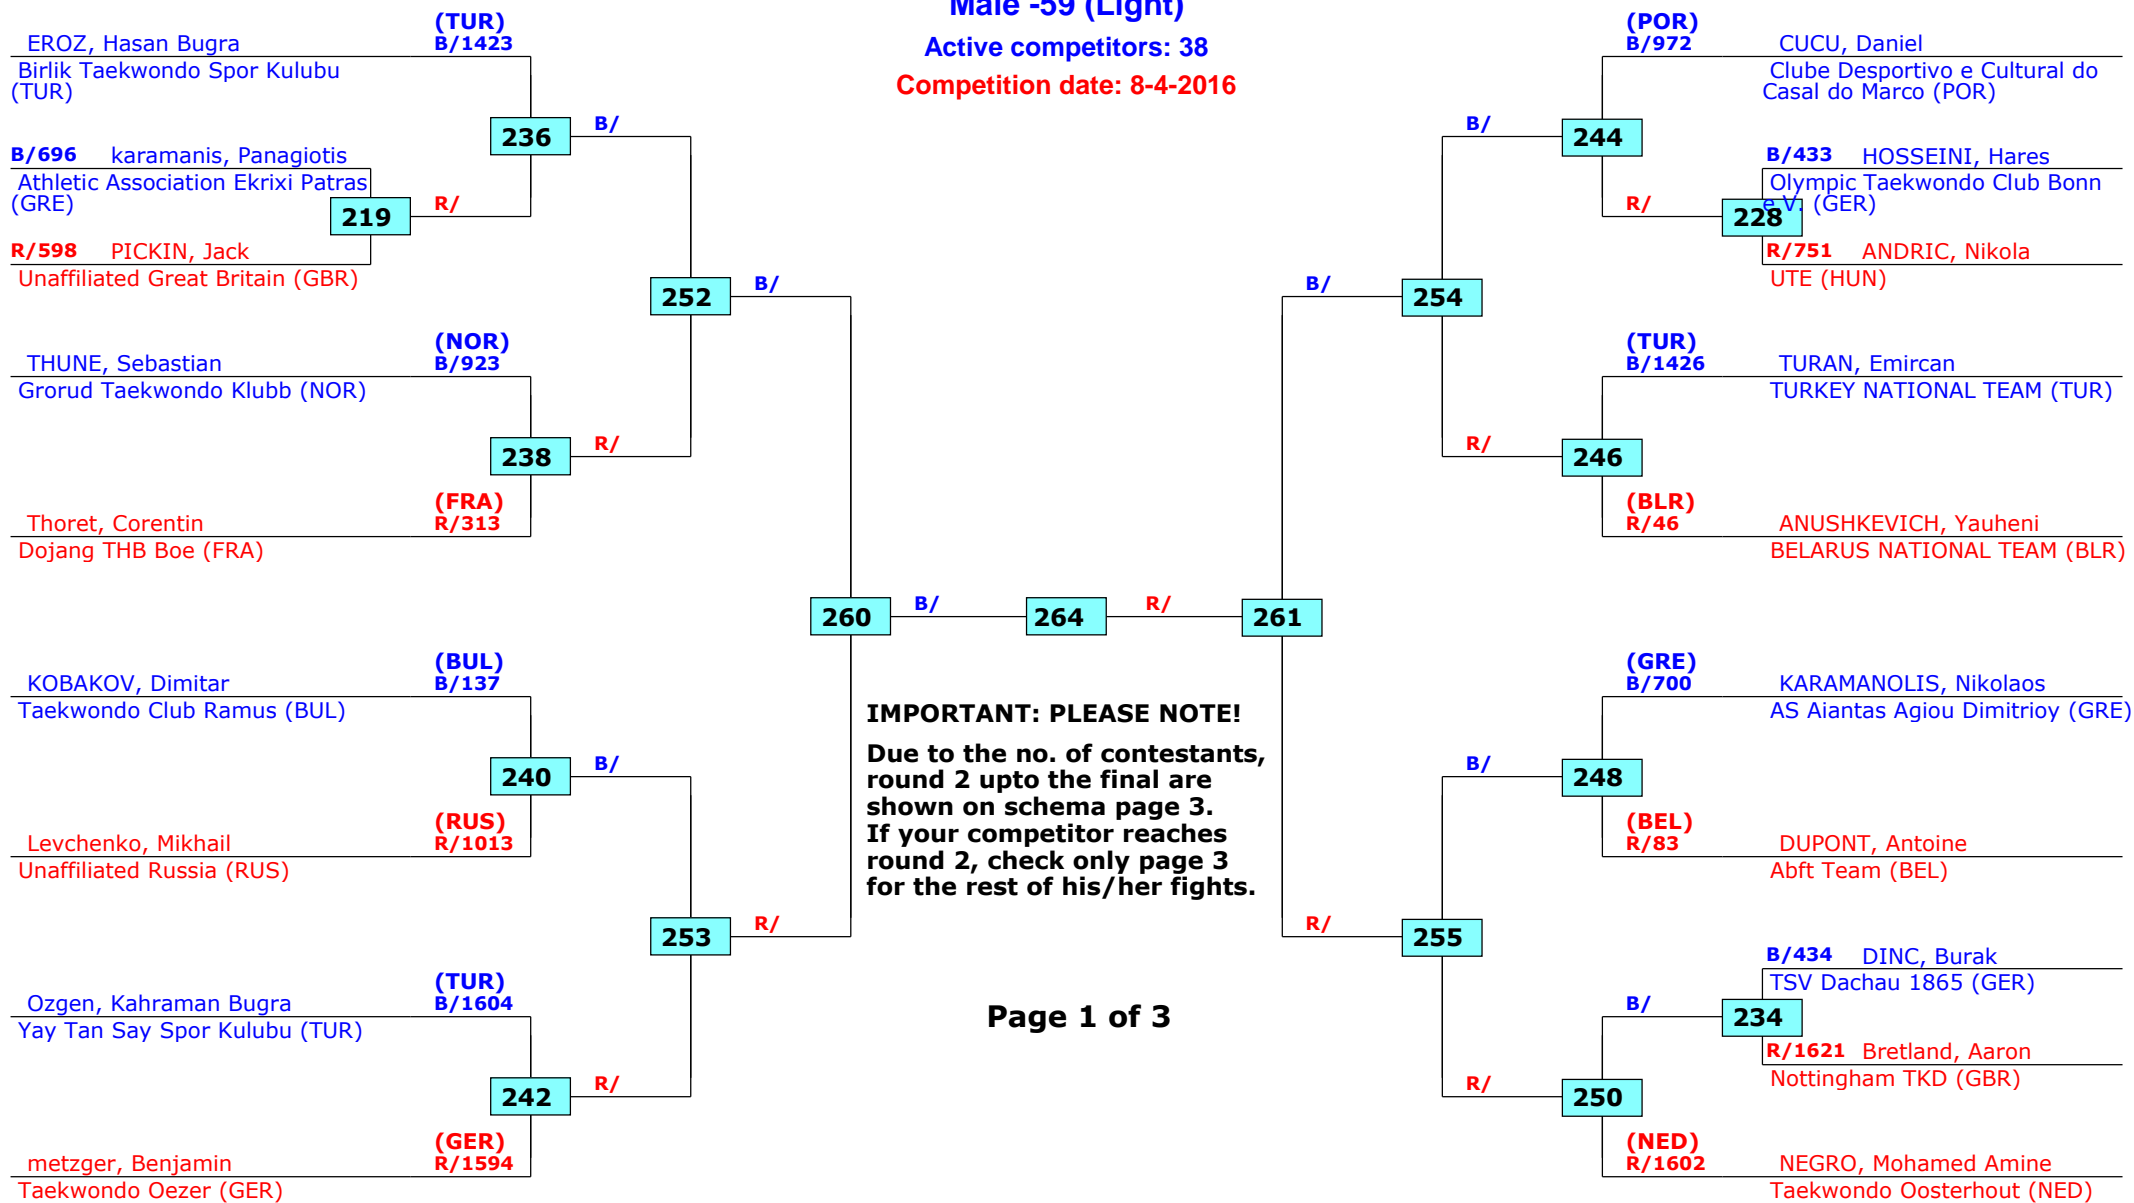

Female -37 (Bantam)

Active competitors: 20

Competition date: 8-4-2016

World Taekwondo President's Cup

Bonn, Germany

Tournament date: 7-4-2016 upto 10-4-2016

Male -59 (Light)

Active competitors: 38

Competition date: 8-4-2016

IMPORTANT: PLEASE NOTE!
Due to the no. of contestants, round 2 upto the final are shown on schema page 3. If your competitor reaches round 2, check only page 3 for the rest of his/her fights.