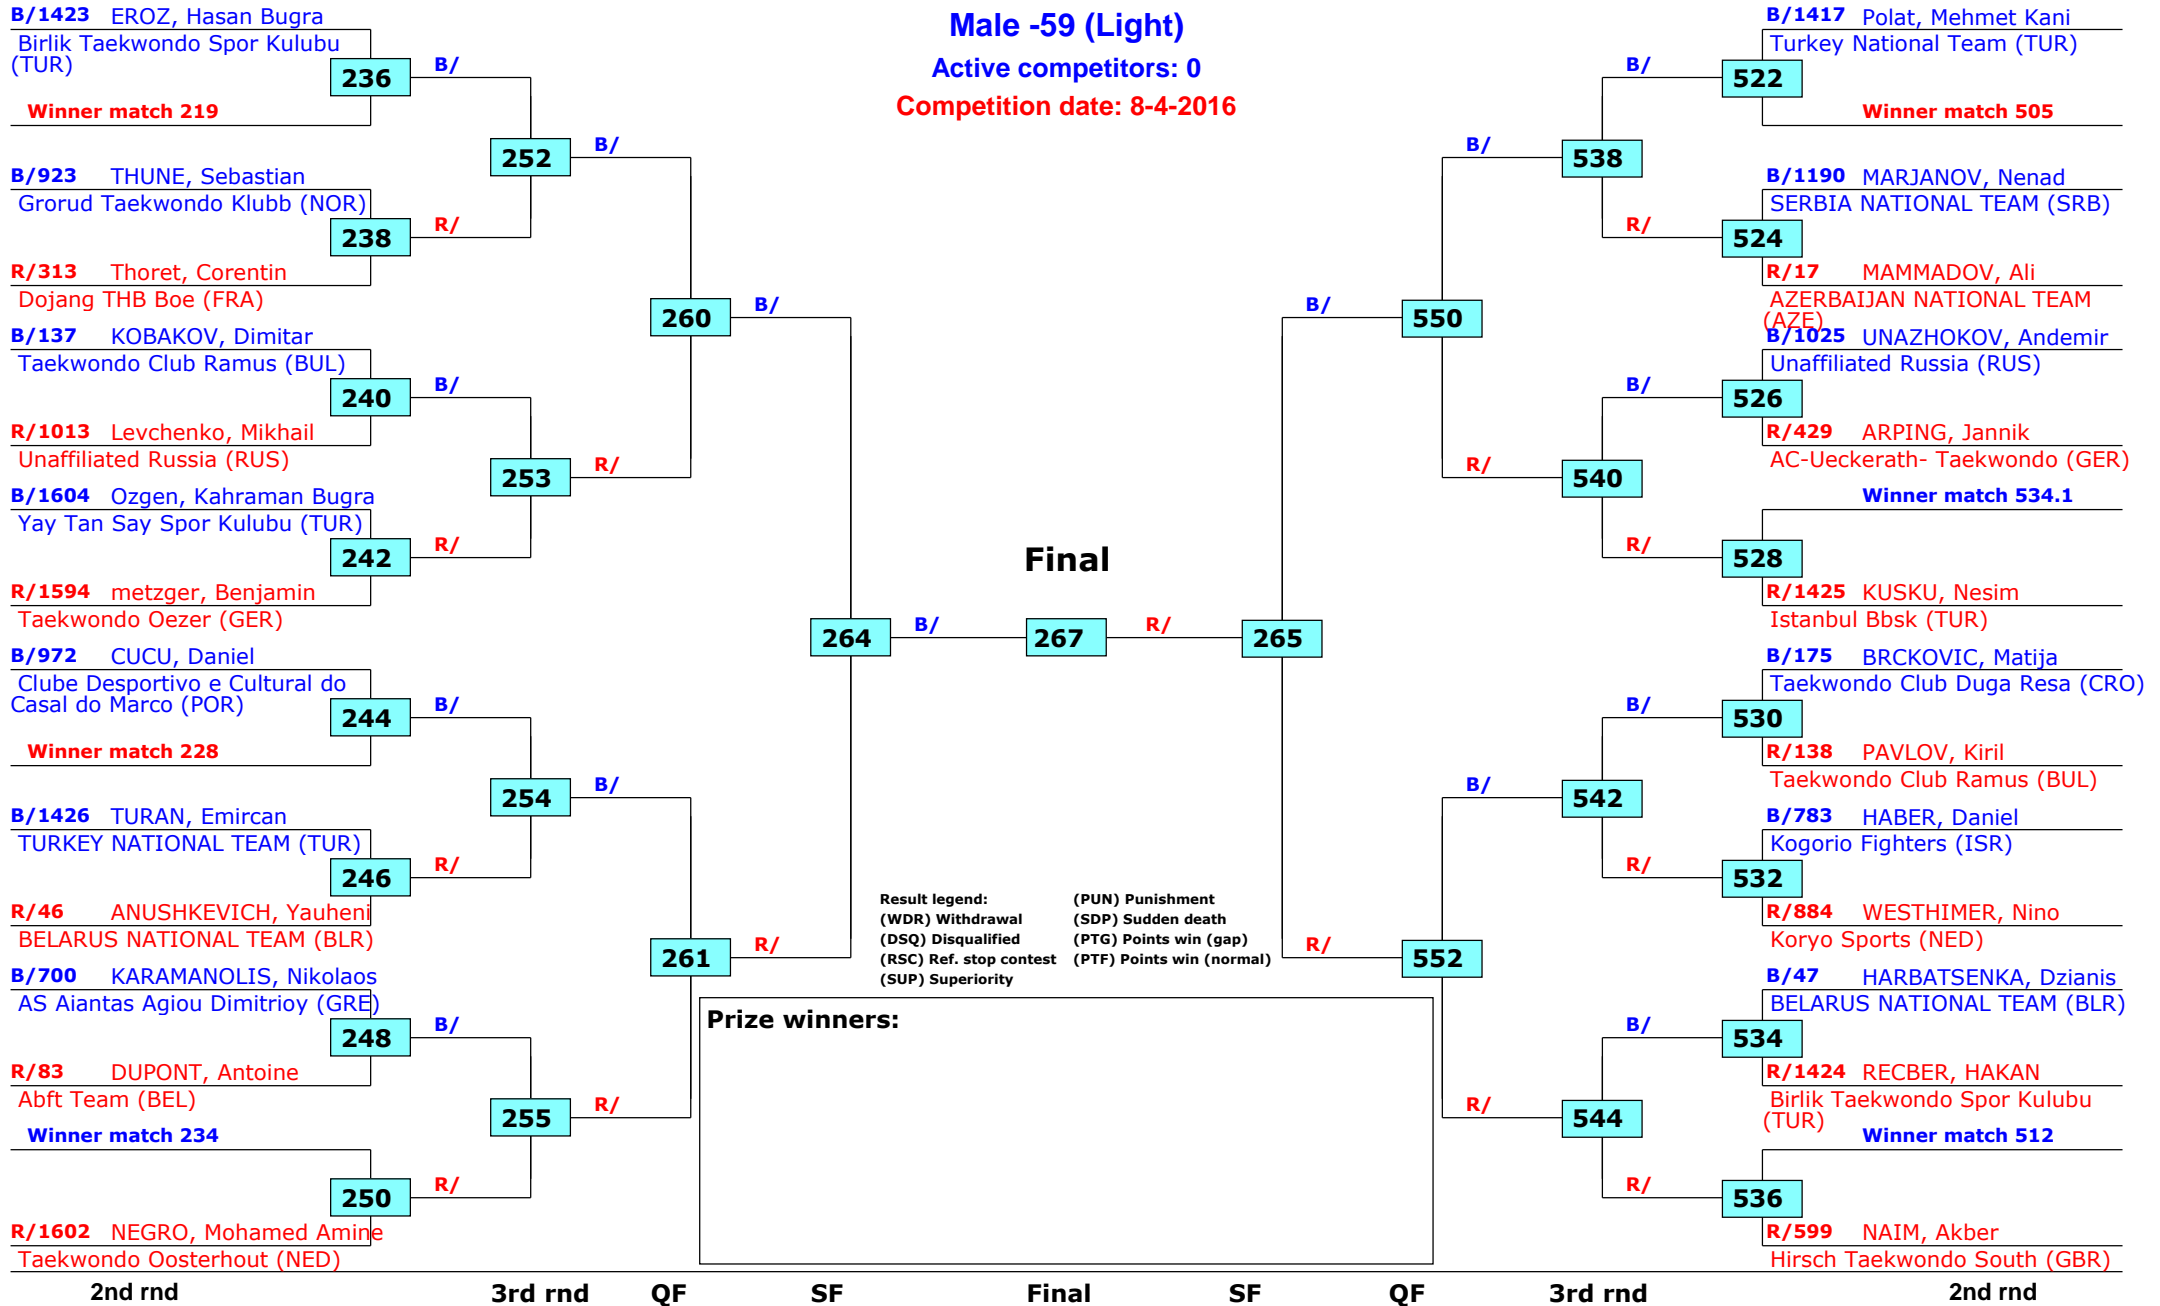

Competition date: 8-4-2016

IMPORTANT: PLEASE NOTE!
Due to the no. of contestants, round 2 upto the final are shown on schema page 3. If your competitor reaches round 2, check only page 3 for the rest of his/her fights.

World Taekwondo President's Cup

Bonn, Germany

Tournament date: 7-4-2016 upto 10-4-2016

Male -59 (Light)

Active competitors: 0

Competition date: 8-4-2016

World Taekwondo President's Cup

Bonn, Germany

Tournament date: 7-4-2016 upto 10-4-2016

Female -52 (Light)

Active competitors: 29

Competition date: 8-4-2016

World Taekwondo President's Cup

Bonn, Germany

Tournament date: 7-4-2016 upto 10-4-2016

Male -45 (Feather)