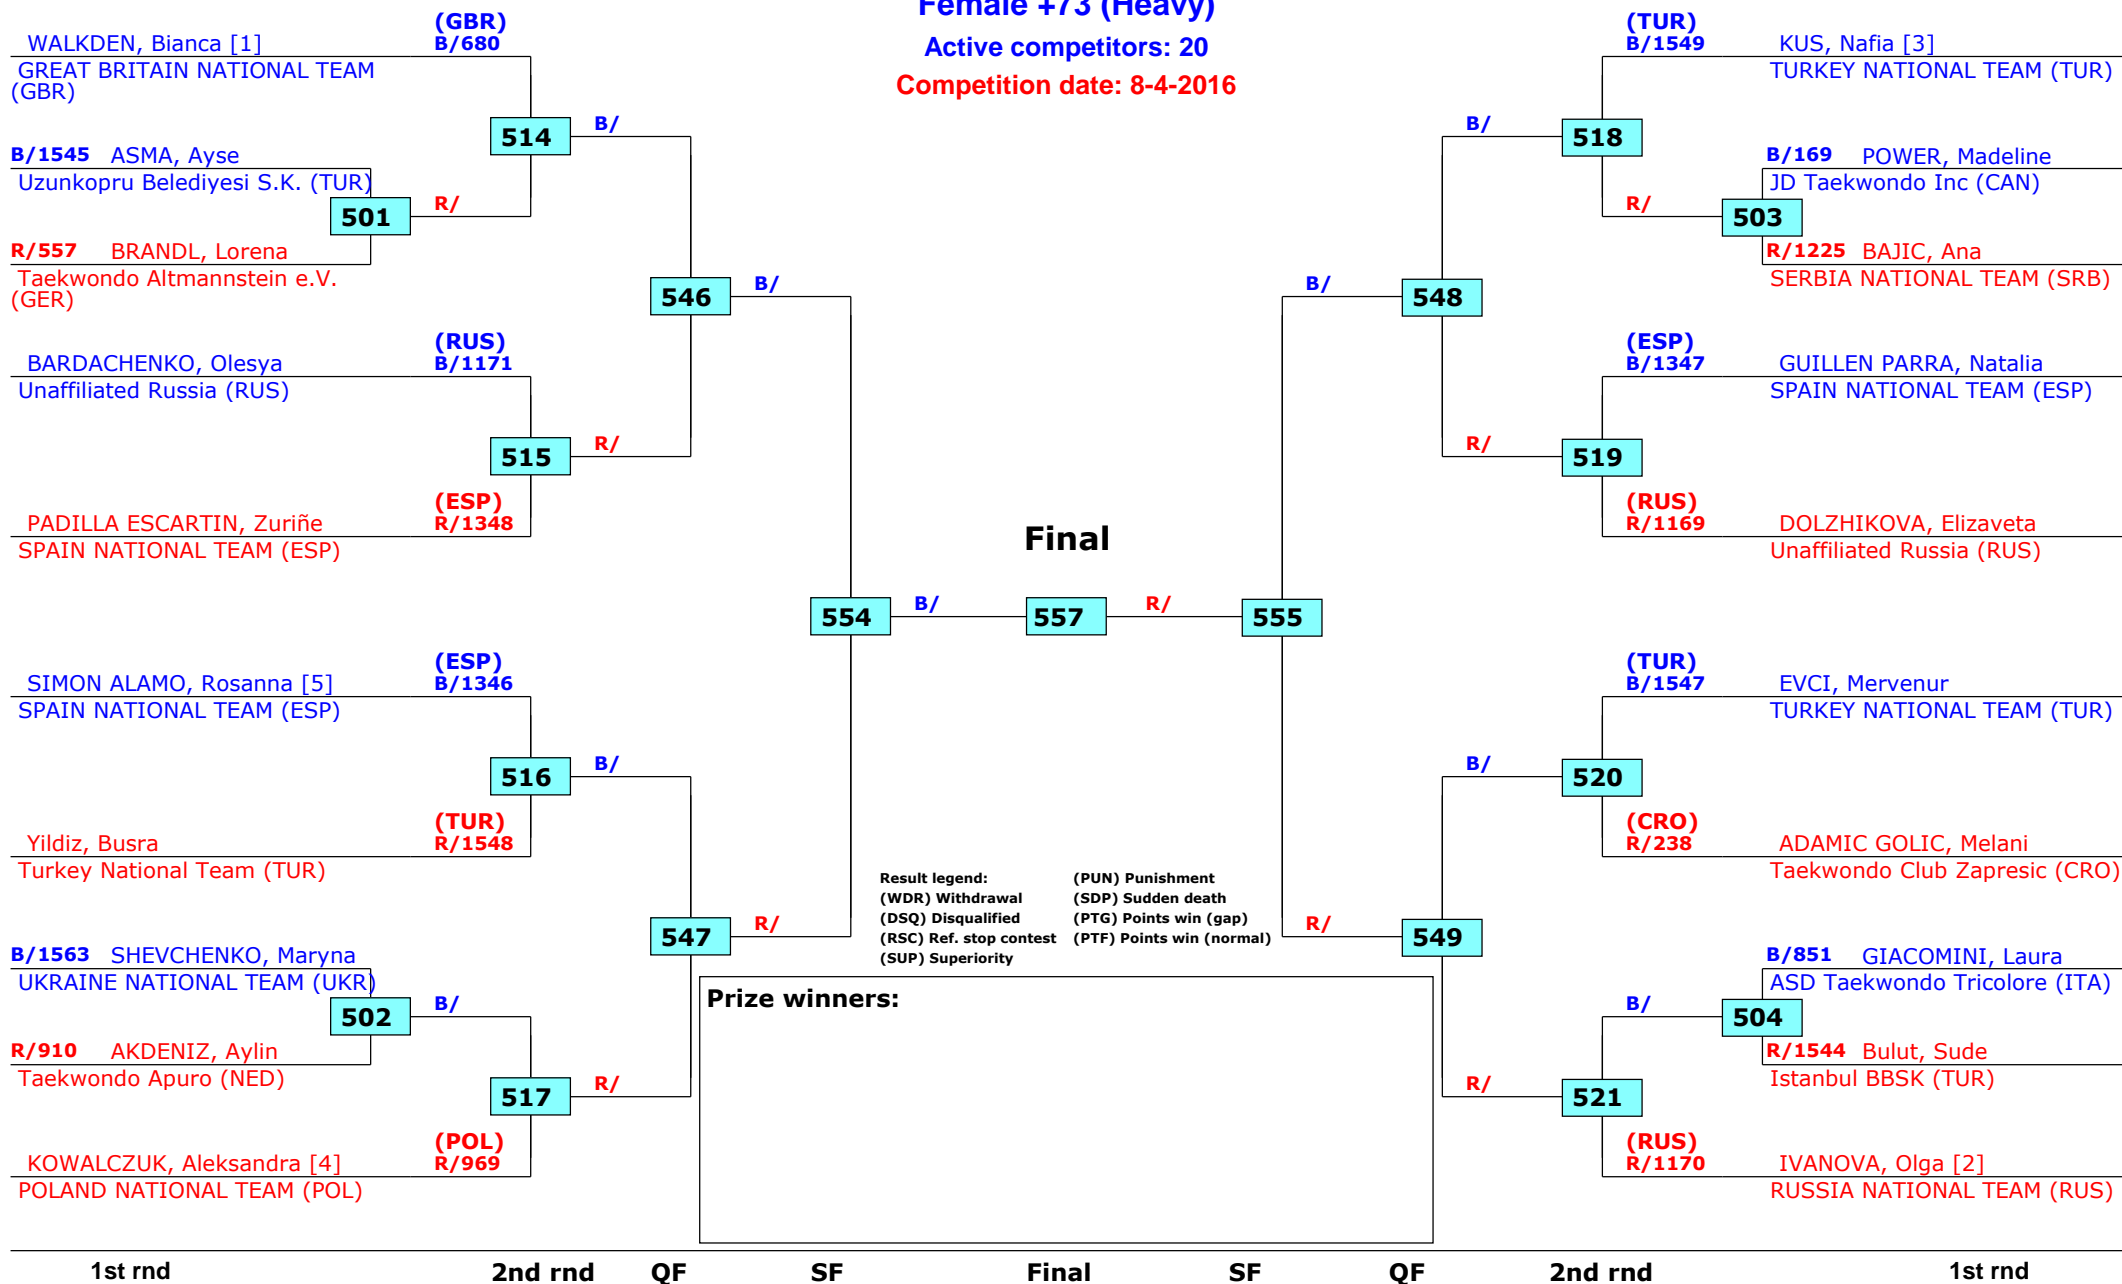

Bonn, Germany

Tournament date: 7-4-2016 upto 10-4-2016

Female -55 (Welter)

Active competitors: 27

Competition date: 8-4-2016

World Taekwondo President's Cup

Bonn, Germany

Tournament date: 7-4-2016 upto 10-4-2016

Male -87 (Middle)

Active competitors: 26

Competition date: 8-4-2016

World Taekwondo President's Cup

Bonn, Germany

Tournament date: 7-4-2016 upto 10-4-2016

Female +73 (Heavy)

Active competitors: 20

Competition date: 8-4-2016

World Taekwondo President's Cup

Bonn, Germany

Tournament date: 7-4-2016 upto 10-4-2016

Male -68 (Light Middle)

Active competitors: 29

Competition date: 8-4-2016

World Taekwondo President's Cup

Bonn, Germany

Tournament date: 7-4-2016 upto 10-4-2016

Male -80 (Welter)

Active competitors: 46

Competition date: 8-4-2016

1st rnd

2nd rnd

3rd rnd