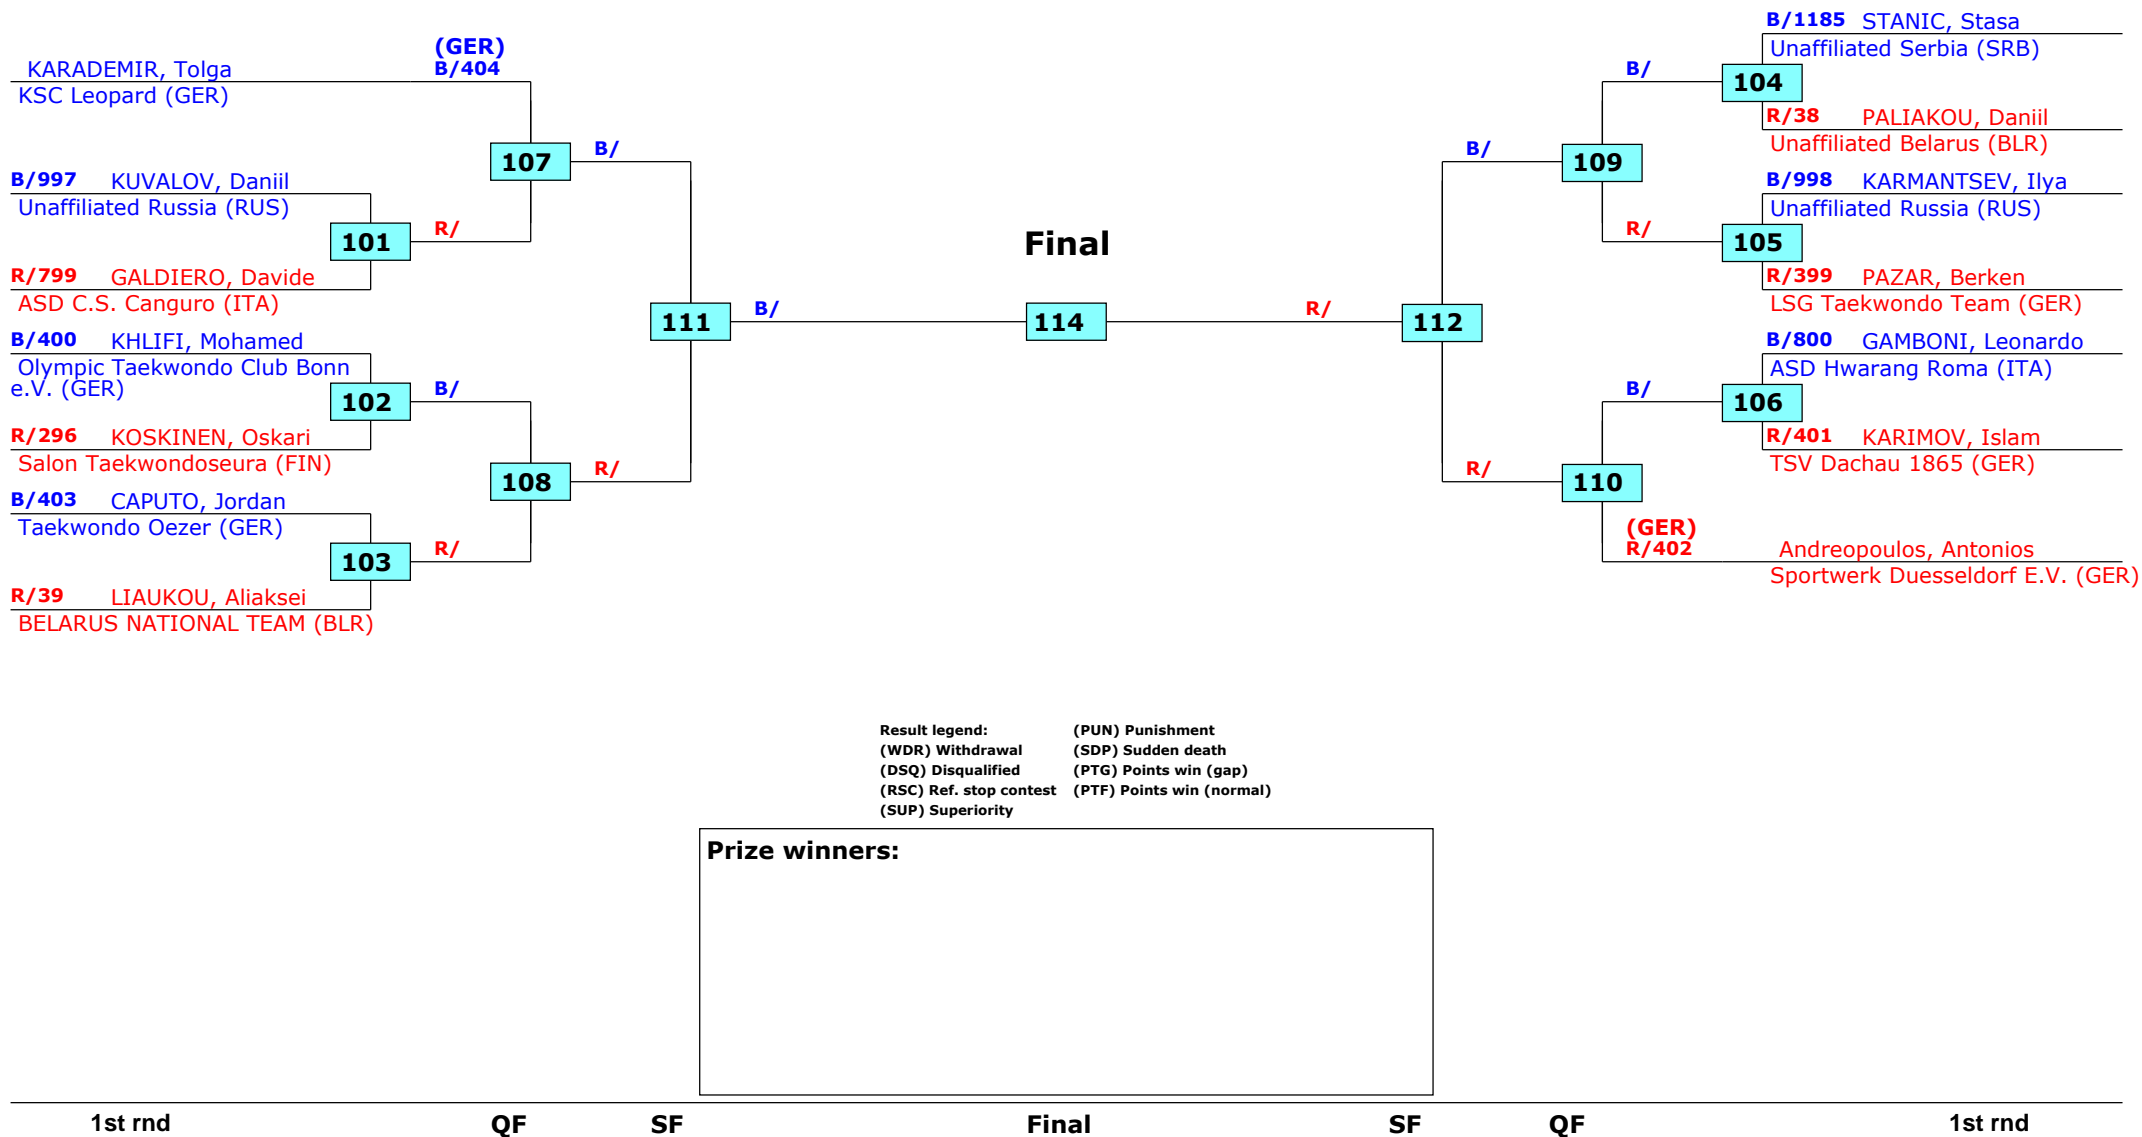

World Taekwondo President's Cup

Bonn, Germany

Tournament date: 7-4-2016 upto 10-4-2016

Male -49 (Light)

Active competitors: 14

Competition date: 8-4-2016

Result legend:

(WDR) Withdrawal	(PUN) Punishment
(DSQ) Disqualified	(SDP) Sudden death
(RSC) Ref. stop contest	(PTG) Points win (gap)
(SUP) Superiority	(PTF) Points win (normal)

Prize winners:

World Taekwondo President's Cup

Bonn, Germany

Tournament date: 7-4-2016 upto 10-4-2016

Male -63 (Welter)

Active competitors: 28

Competition date: 8-4-2016

World Taekwondo President's Cup

Bonn, Germany

Tournament date: 7-4-2016 upto 10-4-2016

Female -59 (Light Middle)

Active competitors: 28

Competition date: 8-4-2016

World Taekwondo President's Cup

Bonn, Germany

Tournament date: 7-4-2016 upto 10-4-2016