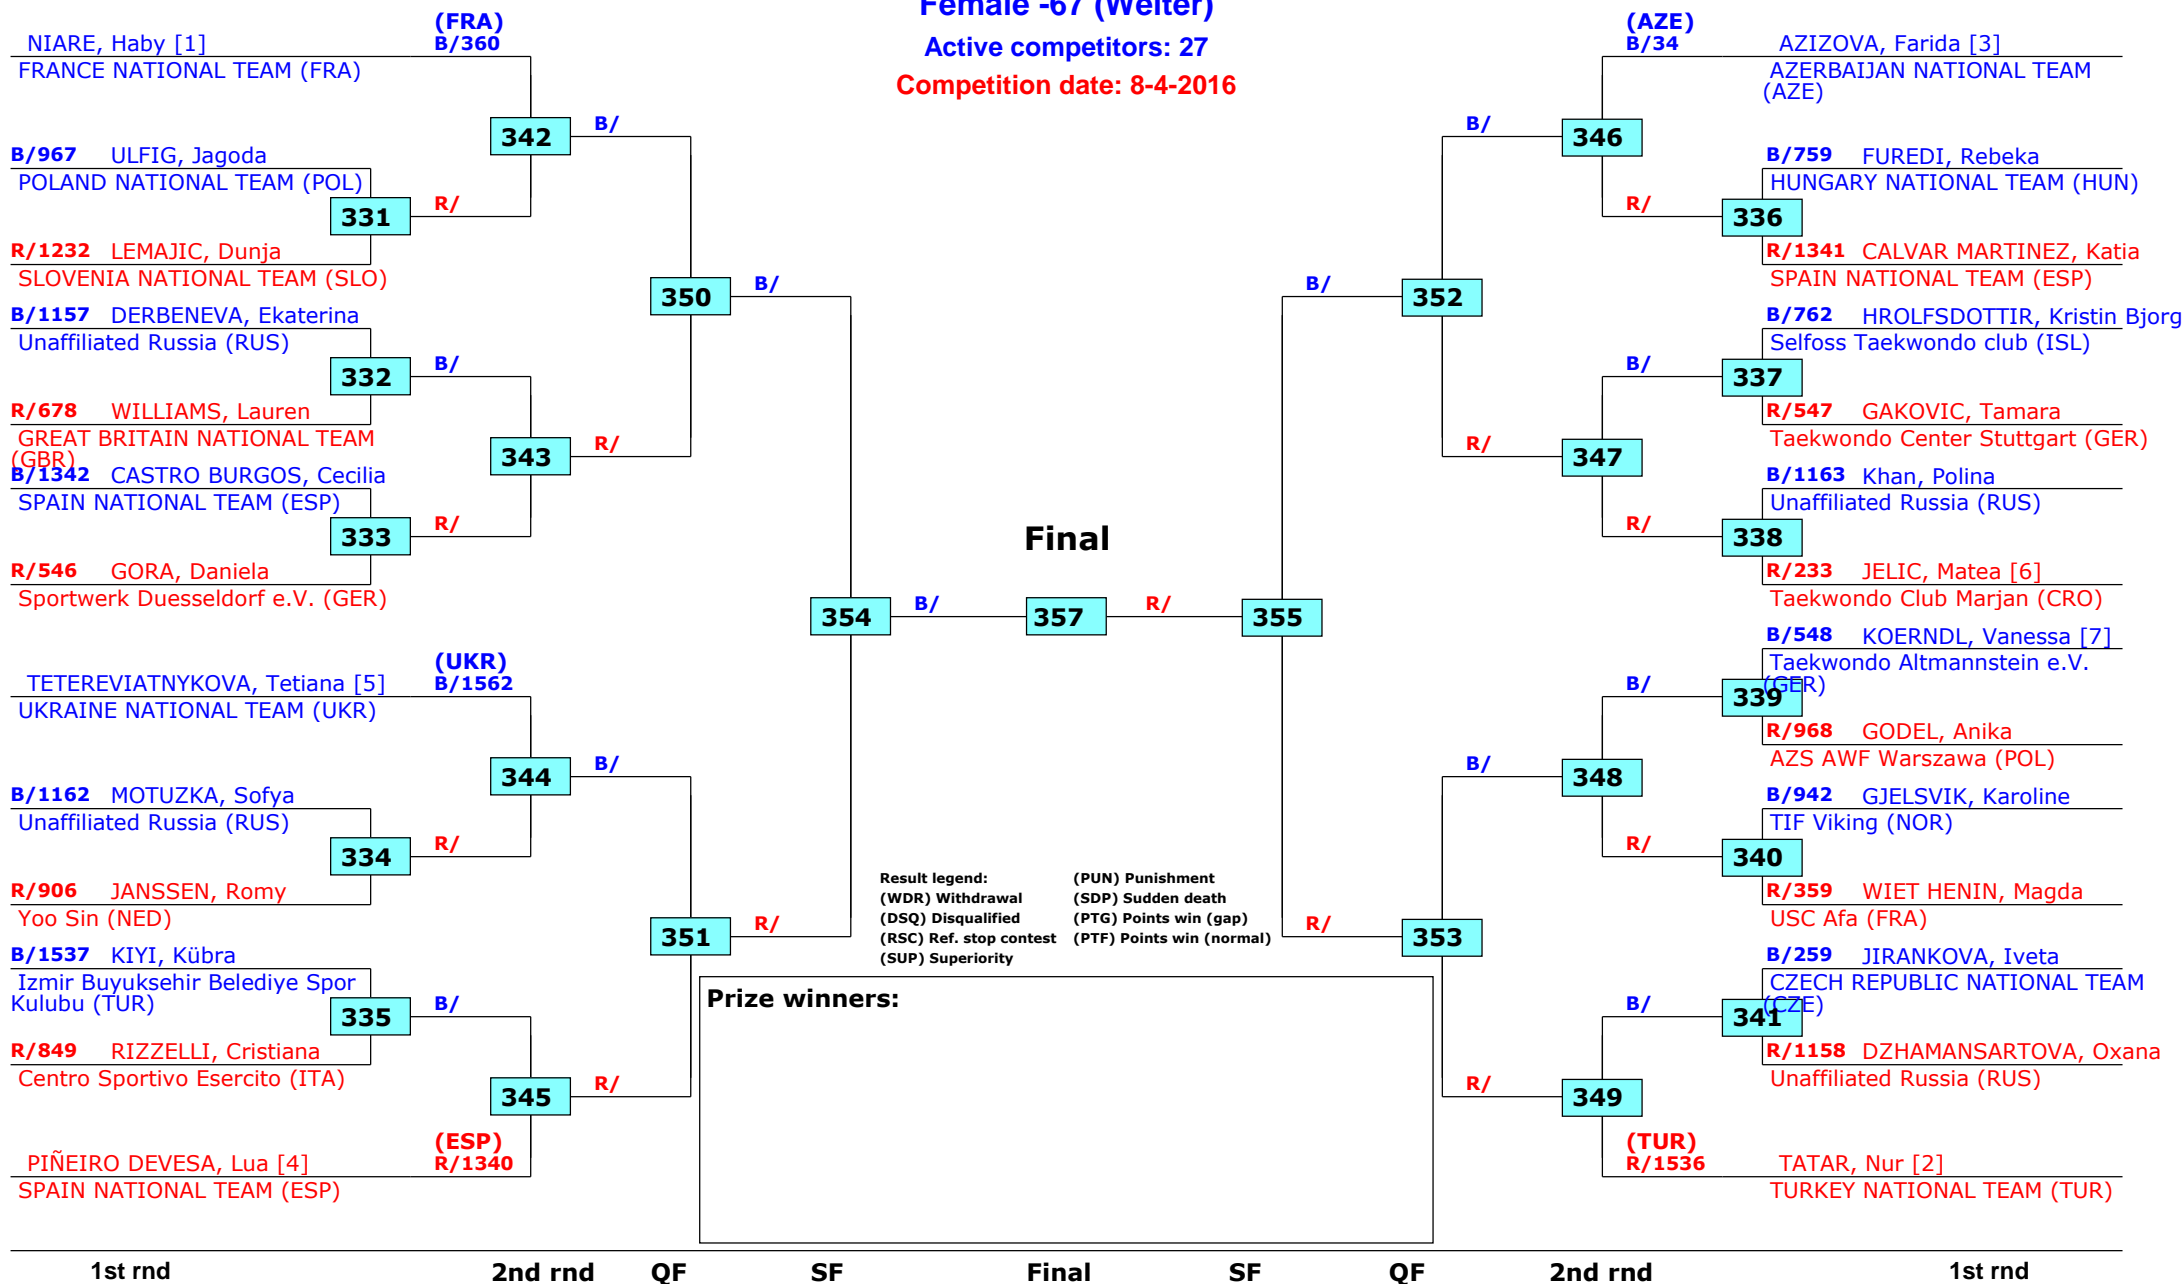

Result legend:

(WDR) Withdrawal	(PUN) Punishment
(DSQ) Disqualified	(SDP) Sudden death
(RSC) Ref. stop contest	(PTG) Points win (gap)
(SUP) Superiority	(PTF) Points win (normal)

Prize winners:

QF

SF

Final

SF

QF

World Taekwondo President's Cup

Bonn, Germany

Tournament date: 7-4-2016 upto 10-4-2016

Female -67 (Welter)

Active competitors: 27

Competition date: 8-4-2016

World Taekwondo President's Cup

Bonn, Germany

Tournament date: 7-4-2016 upto 10-4-2016

Female -55 (Welter)

Active competitors: 27

Competition date: 8-4-2016

World Taekwondo President's Cup

Bonn, Germany

Tournament date: 7-4-2016 upto 10-4-2016