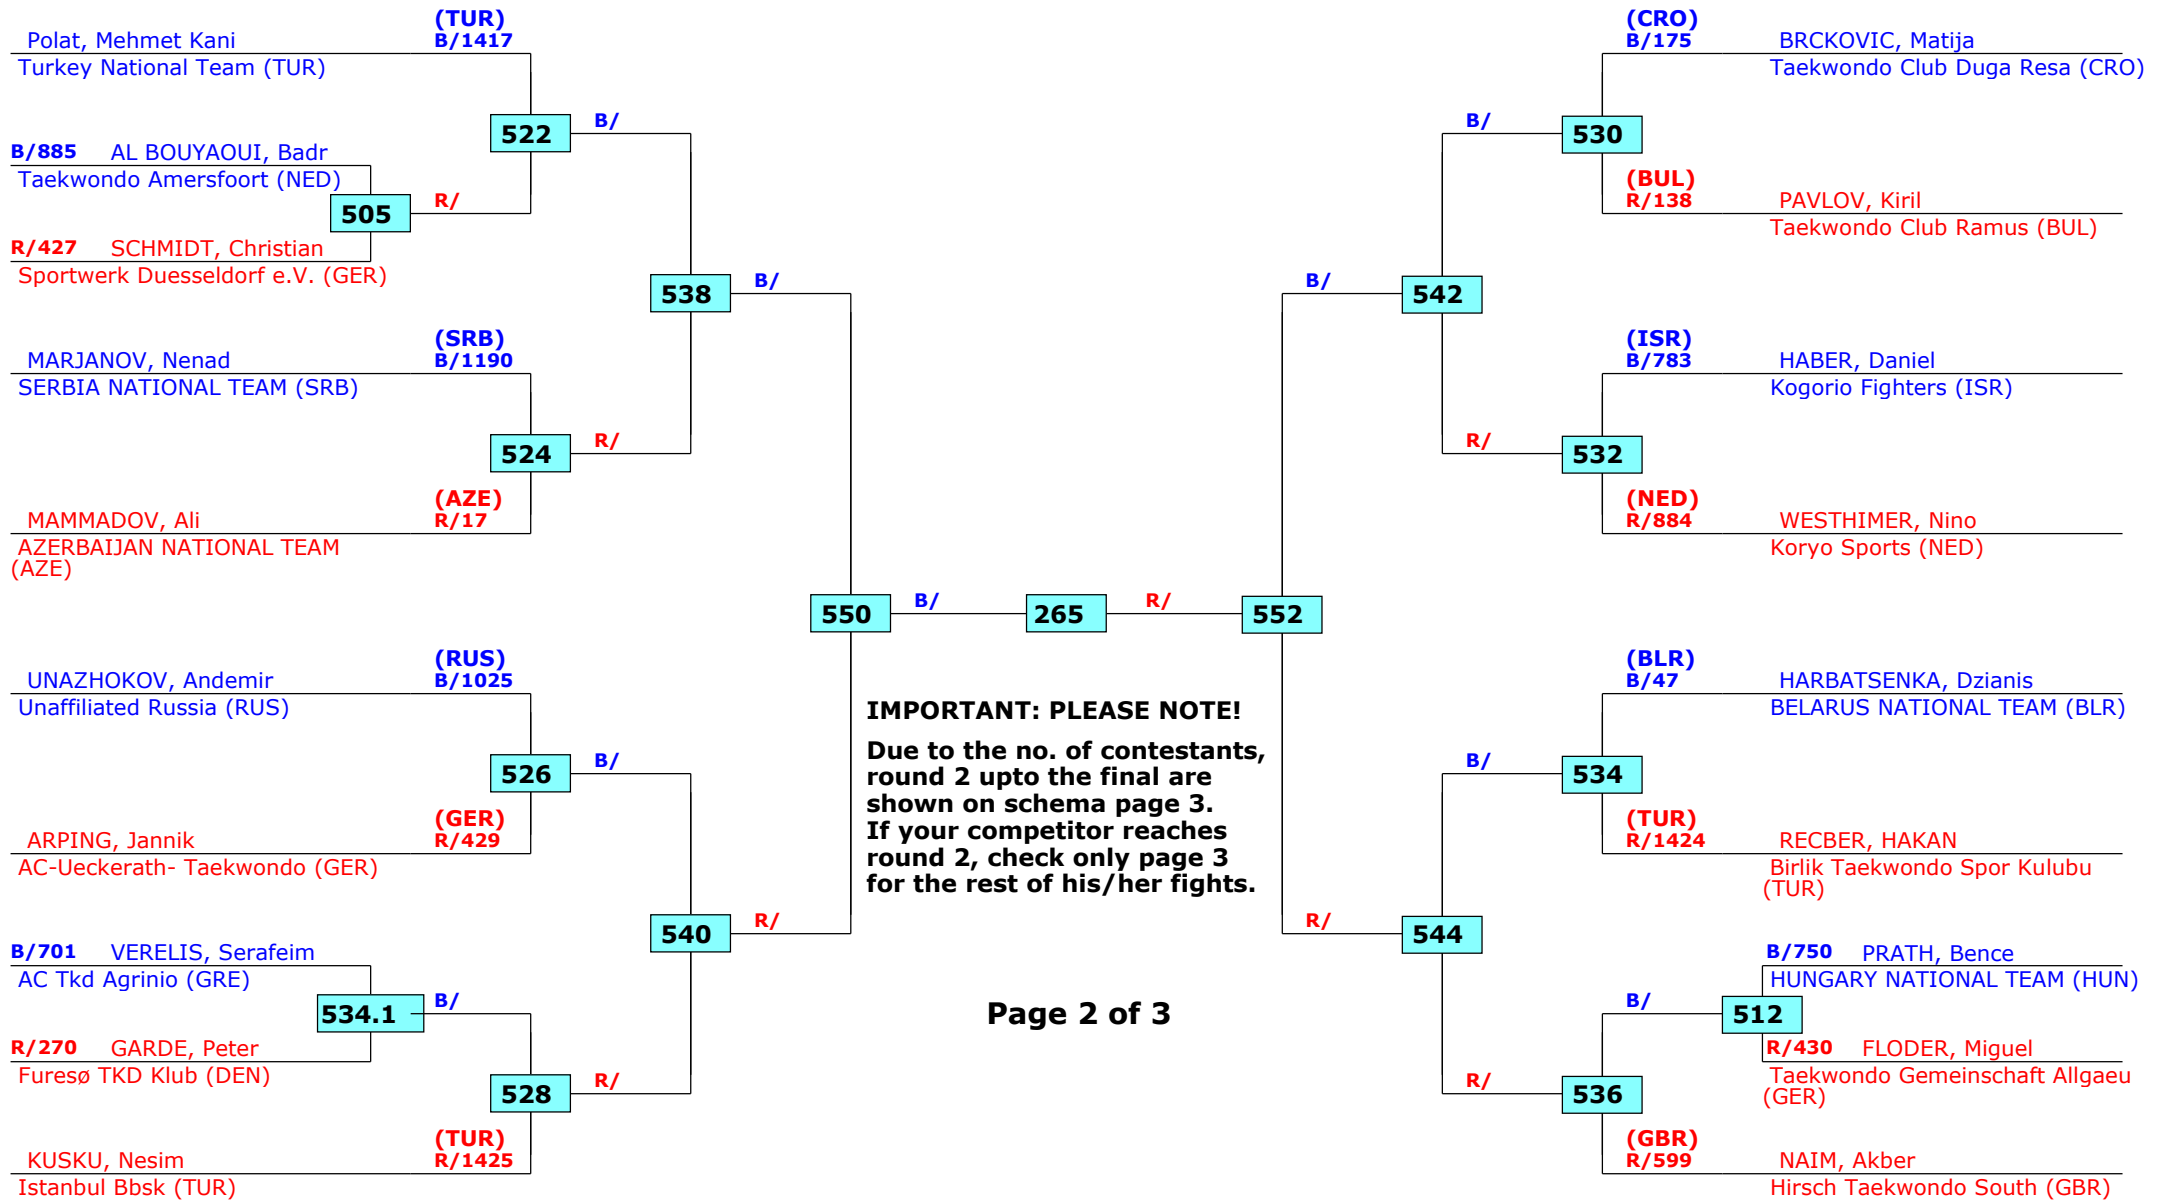

Female -37 (Bantam)

Active competitors: 20

Competition date: 8-4-2016

World Taekwondo President's Cup

Bonn, Germany

Tournament date: 7-4-2016 upto 10-4-2016

Male -59 (Light)

Active competitors: 38

Competition date: 8-4-2016

IMPORTANT: PLEASE NOTE!
Due to the no. of contestants, round 2 upto the final are shown on schema page 3. If your competitor reaches round 2, check only page 3 for the rest of his/her fights.