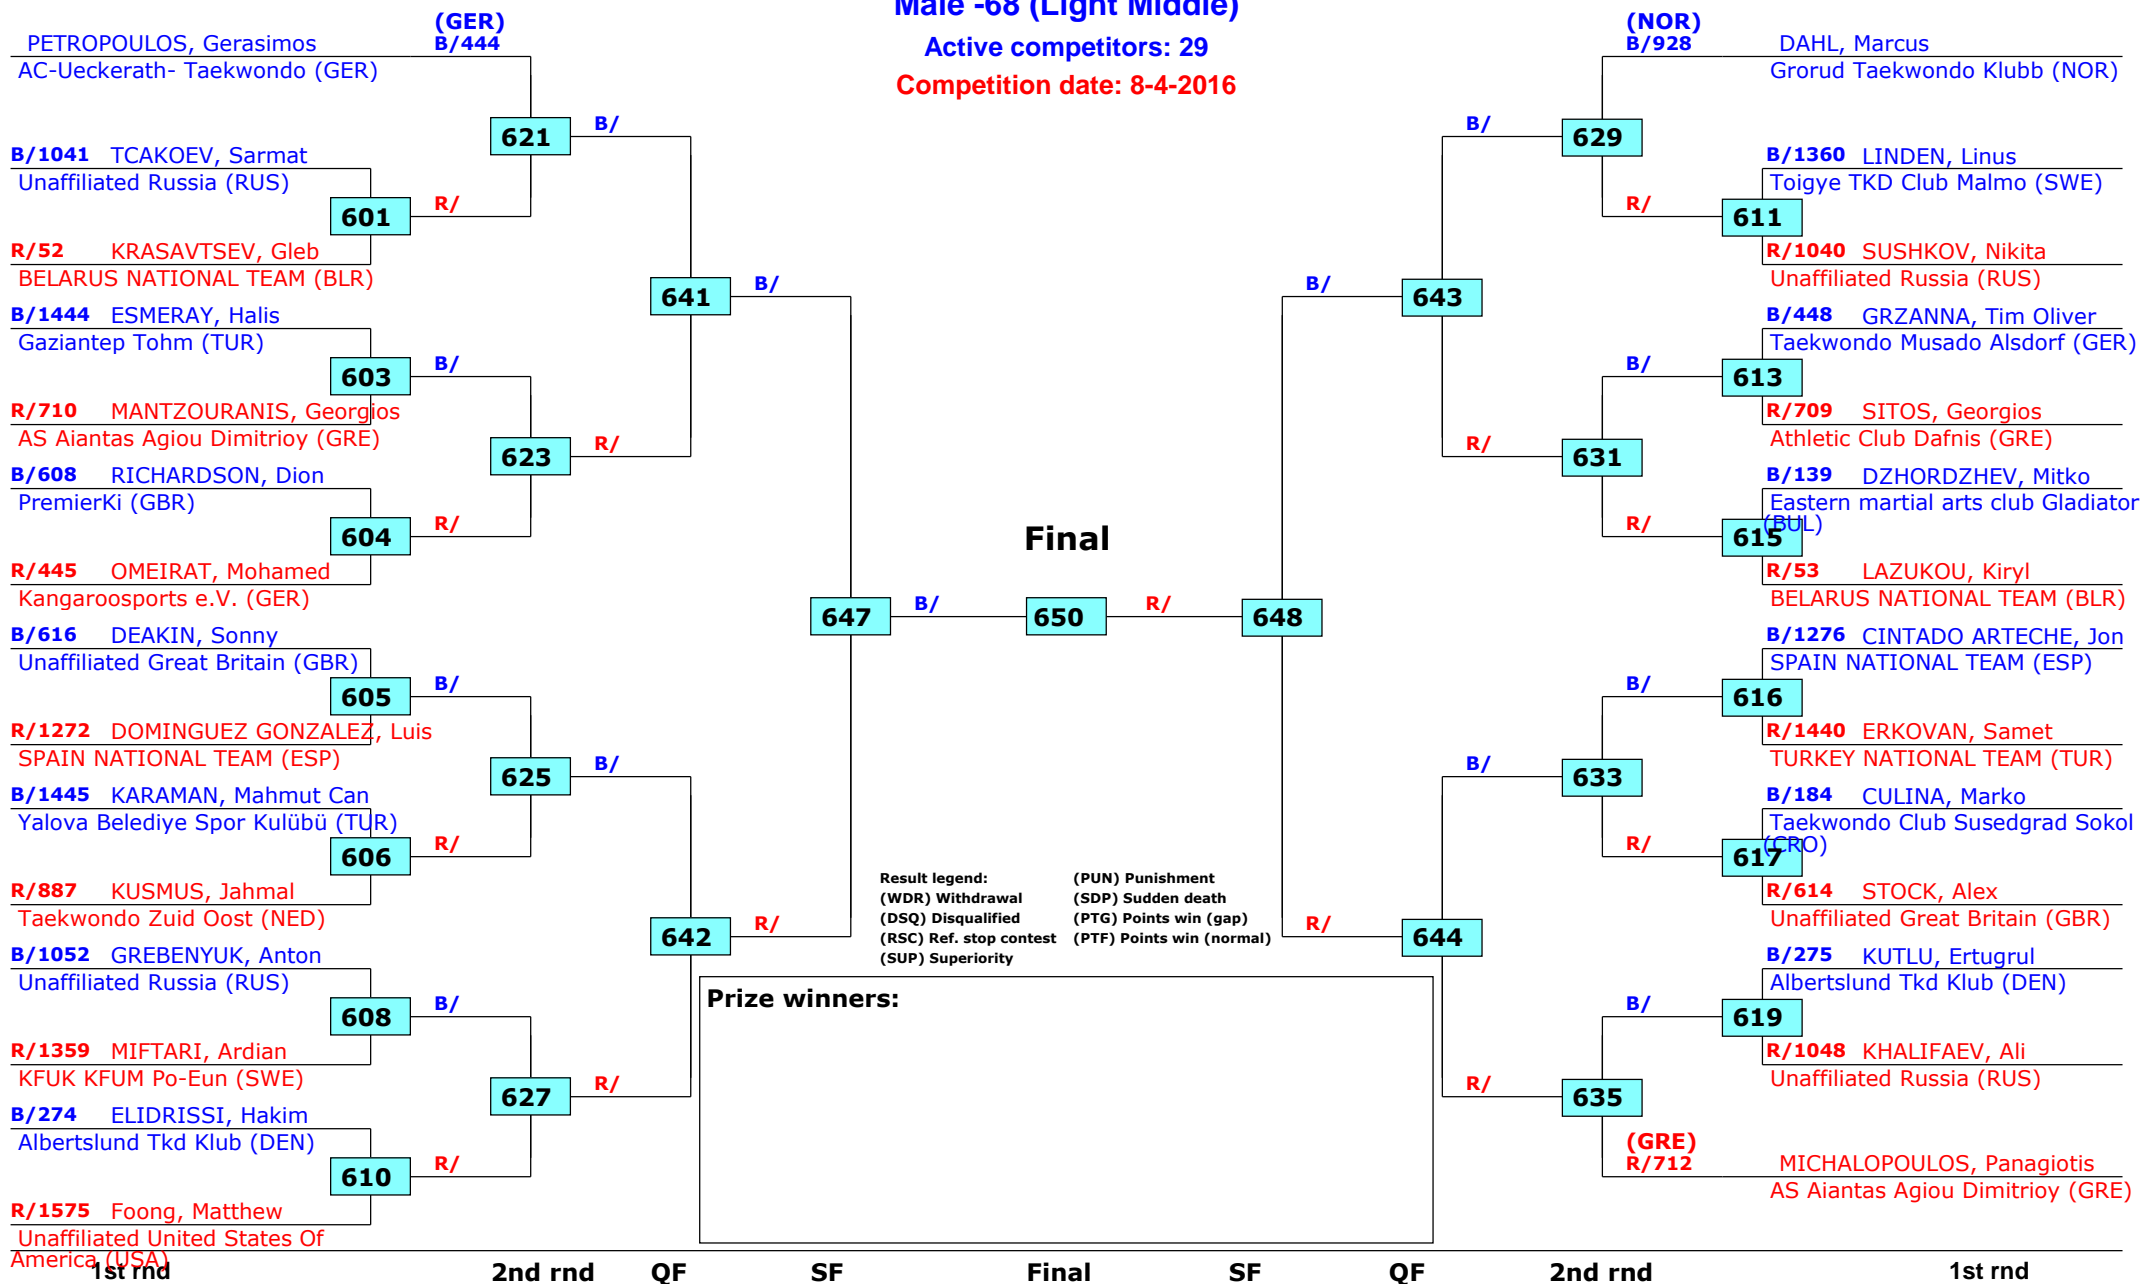

Male -87 (Middle)

Active competitors: 26

Competition date: 8-4-2016

World Taekwondo President's Cup

Bonn, Germany

Tournament date: 7-4-2016 upto 10-4-2016

Female +73 (Heavy)

Active competitors: 20

Competition date: 8-4-2016

World Taekwondo President's Cup

Bonn, Germany

Tournament date: 7-4-2016 upto 10-4-2016

Male -68 (Light Middle)

Active competitors: 29

Competition date: 8-4-2016

World Taekwondo President's Cup

Bonn, Germany

Tournament date: 7-4-2016 upto 10-4-2016

Male -80 (Welter)

Active competitors: 46

Competition date: 8-4-2016

1st rnd

2nd rnd

3rd rnd

QF

SF

QF

3rd rnd

2nd rnd

1st rnd

World Taekwondo President's Cup

Bonn, Germany