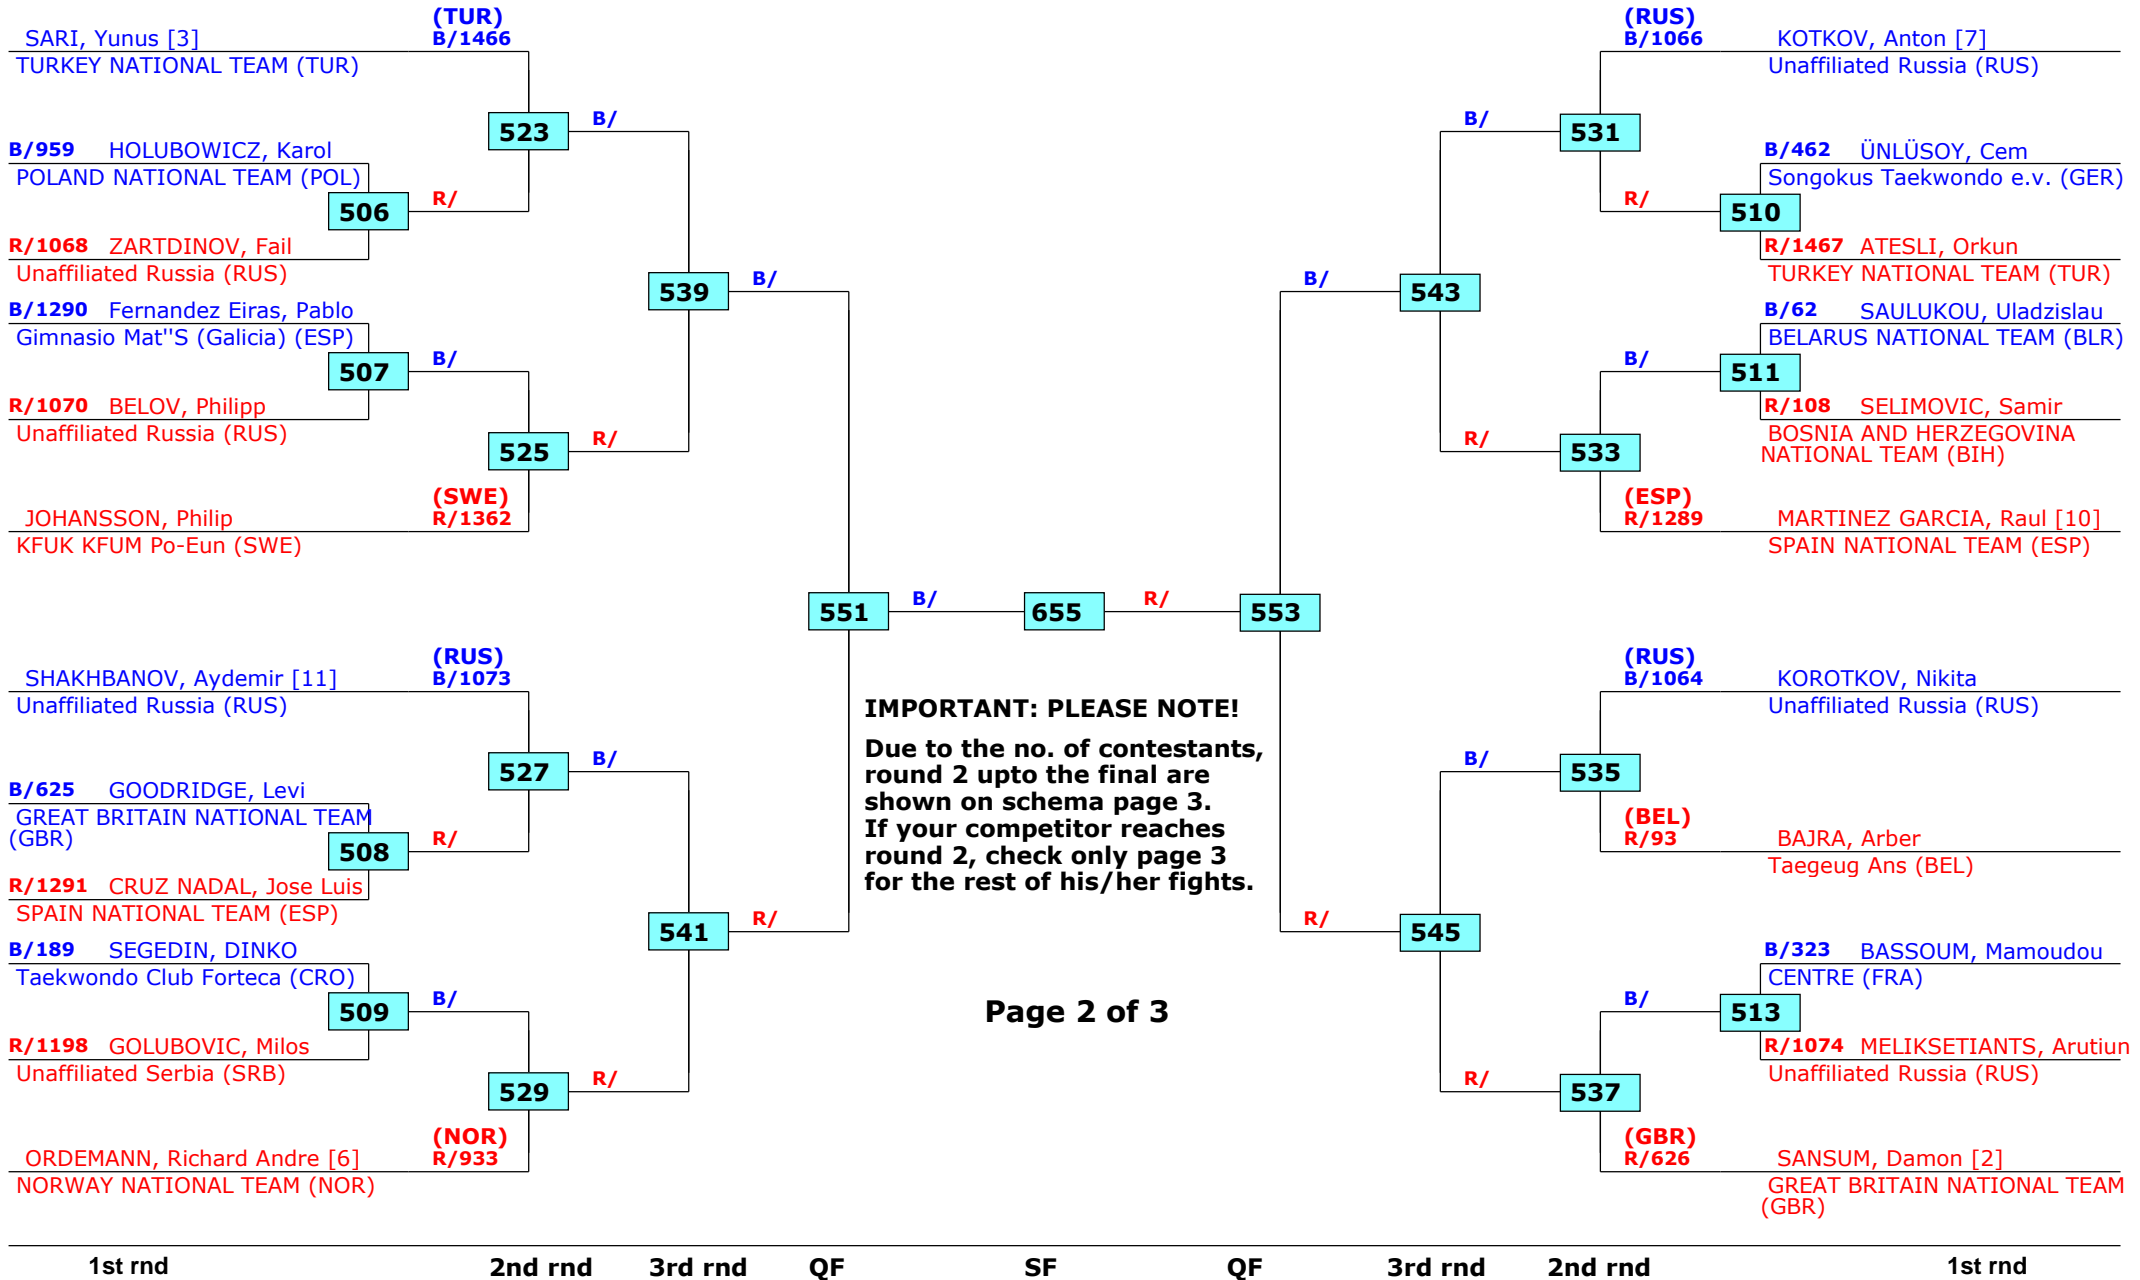

Bonn, Germany

Tournament date: 7-4-2016 upto 10-4-2016

Male -80 (Welter)

Active competitors: 46

Competition date: 8-4-2016

1st rnd

2nd rnd

3rd rnd

QF

SF

QF

3rd rnd

2nd rnd

1st rnd

World Taekwondo President's Cup

Bonn, Germany

Tournament date: 7-4-2016 upto 10-4-2016

Male -80 (Welter)

Active competitors: 0

Competition date: 8-4-2016