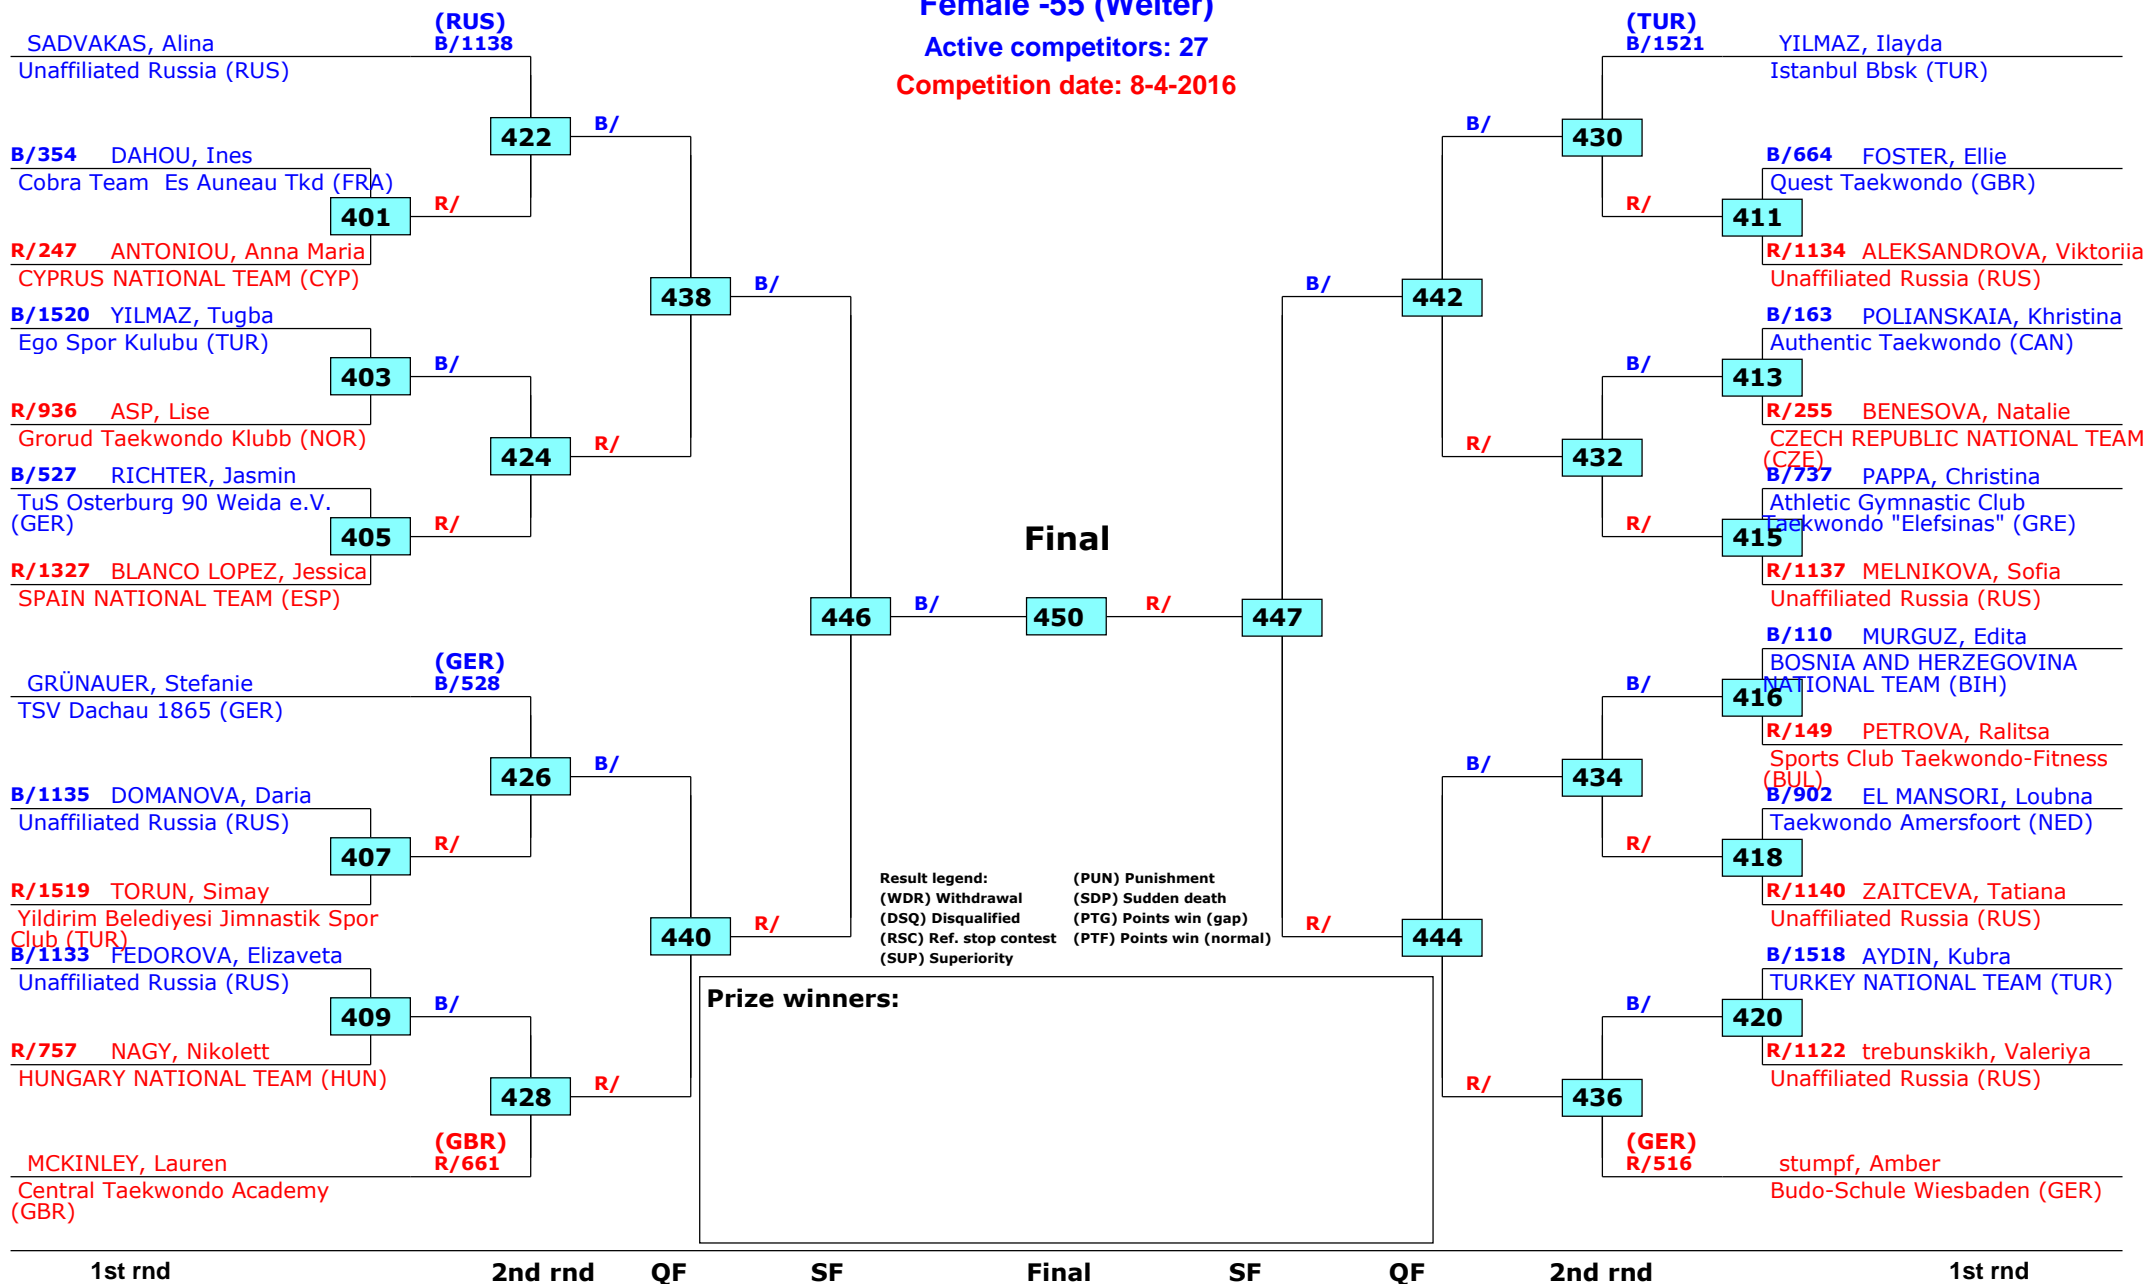

Result legend:

(WDR) Withdrawal	(PUN) Punishment
(DSQ) Disqualified	(SDP) Sudden death
(RSC) Ref. stop contest	(PTG) Points win (gap)
(SUP) Superiority	(PTF) Points win (normal)

Prize winners:

QF

SF

Final

SF

QF

World Taekwondo President's Cup

Bonn, Germany

Tournament date: 7-4-2016 upto 10-4-2016

Female -67 (Welter)

Active competitors: 27

Competition date: 8-4-2016

World Taekwondo President's Cup

Bonn, Germany

Tournament date: 7-4-2016 upto 10-4-2016

Female -55 (Welter)

Active competitors: 27

Competition date: 8-4-2016

World Taekwondo President's Cup

Bonn, Germany

Tournament date: 7-4-2016 upto 10-4-2016