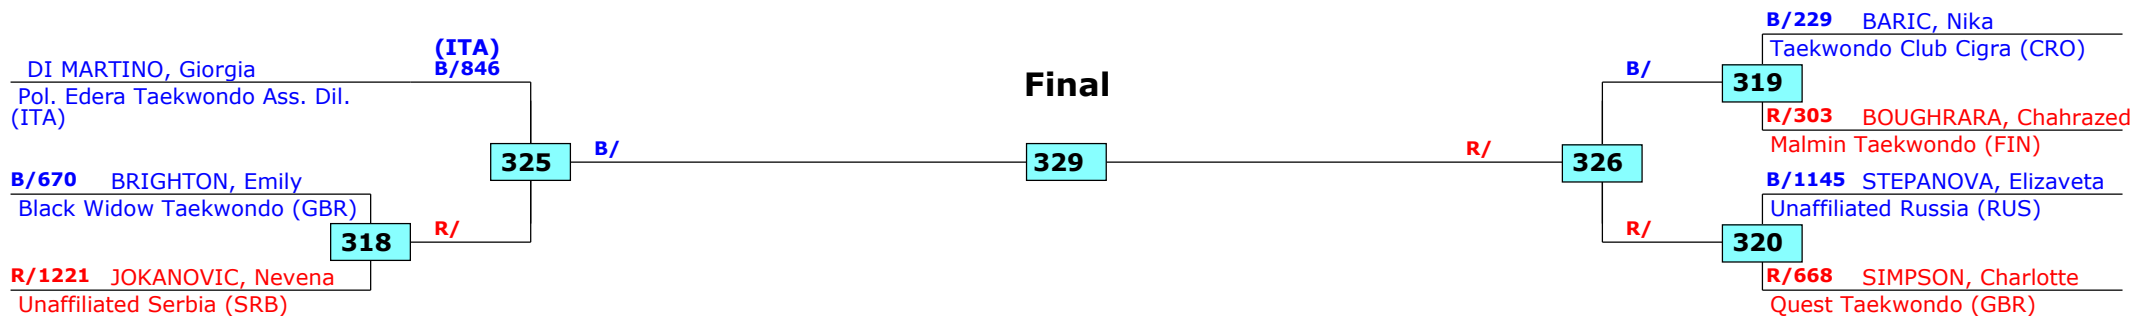

Active competitors: 25

Competition date: 8-4-2016

World Taekwondo President's Cup

Bonn, Germany

Tournament date: 7-4-2016 upto 10-4-2016

Female -59 (Light heavy)

Active competitors: 7

Competition date: 8-4-2016