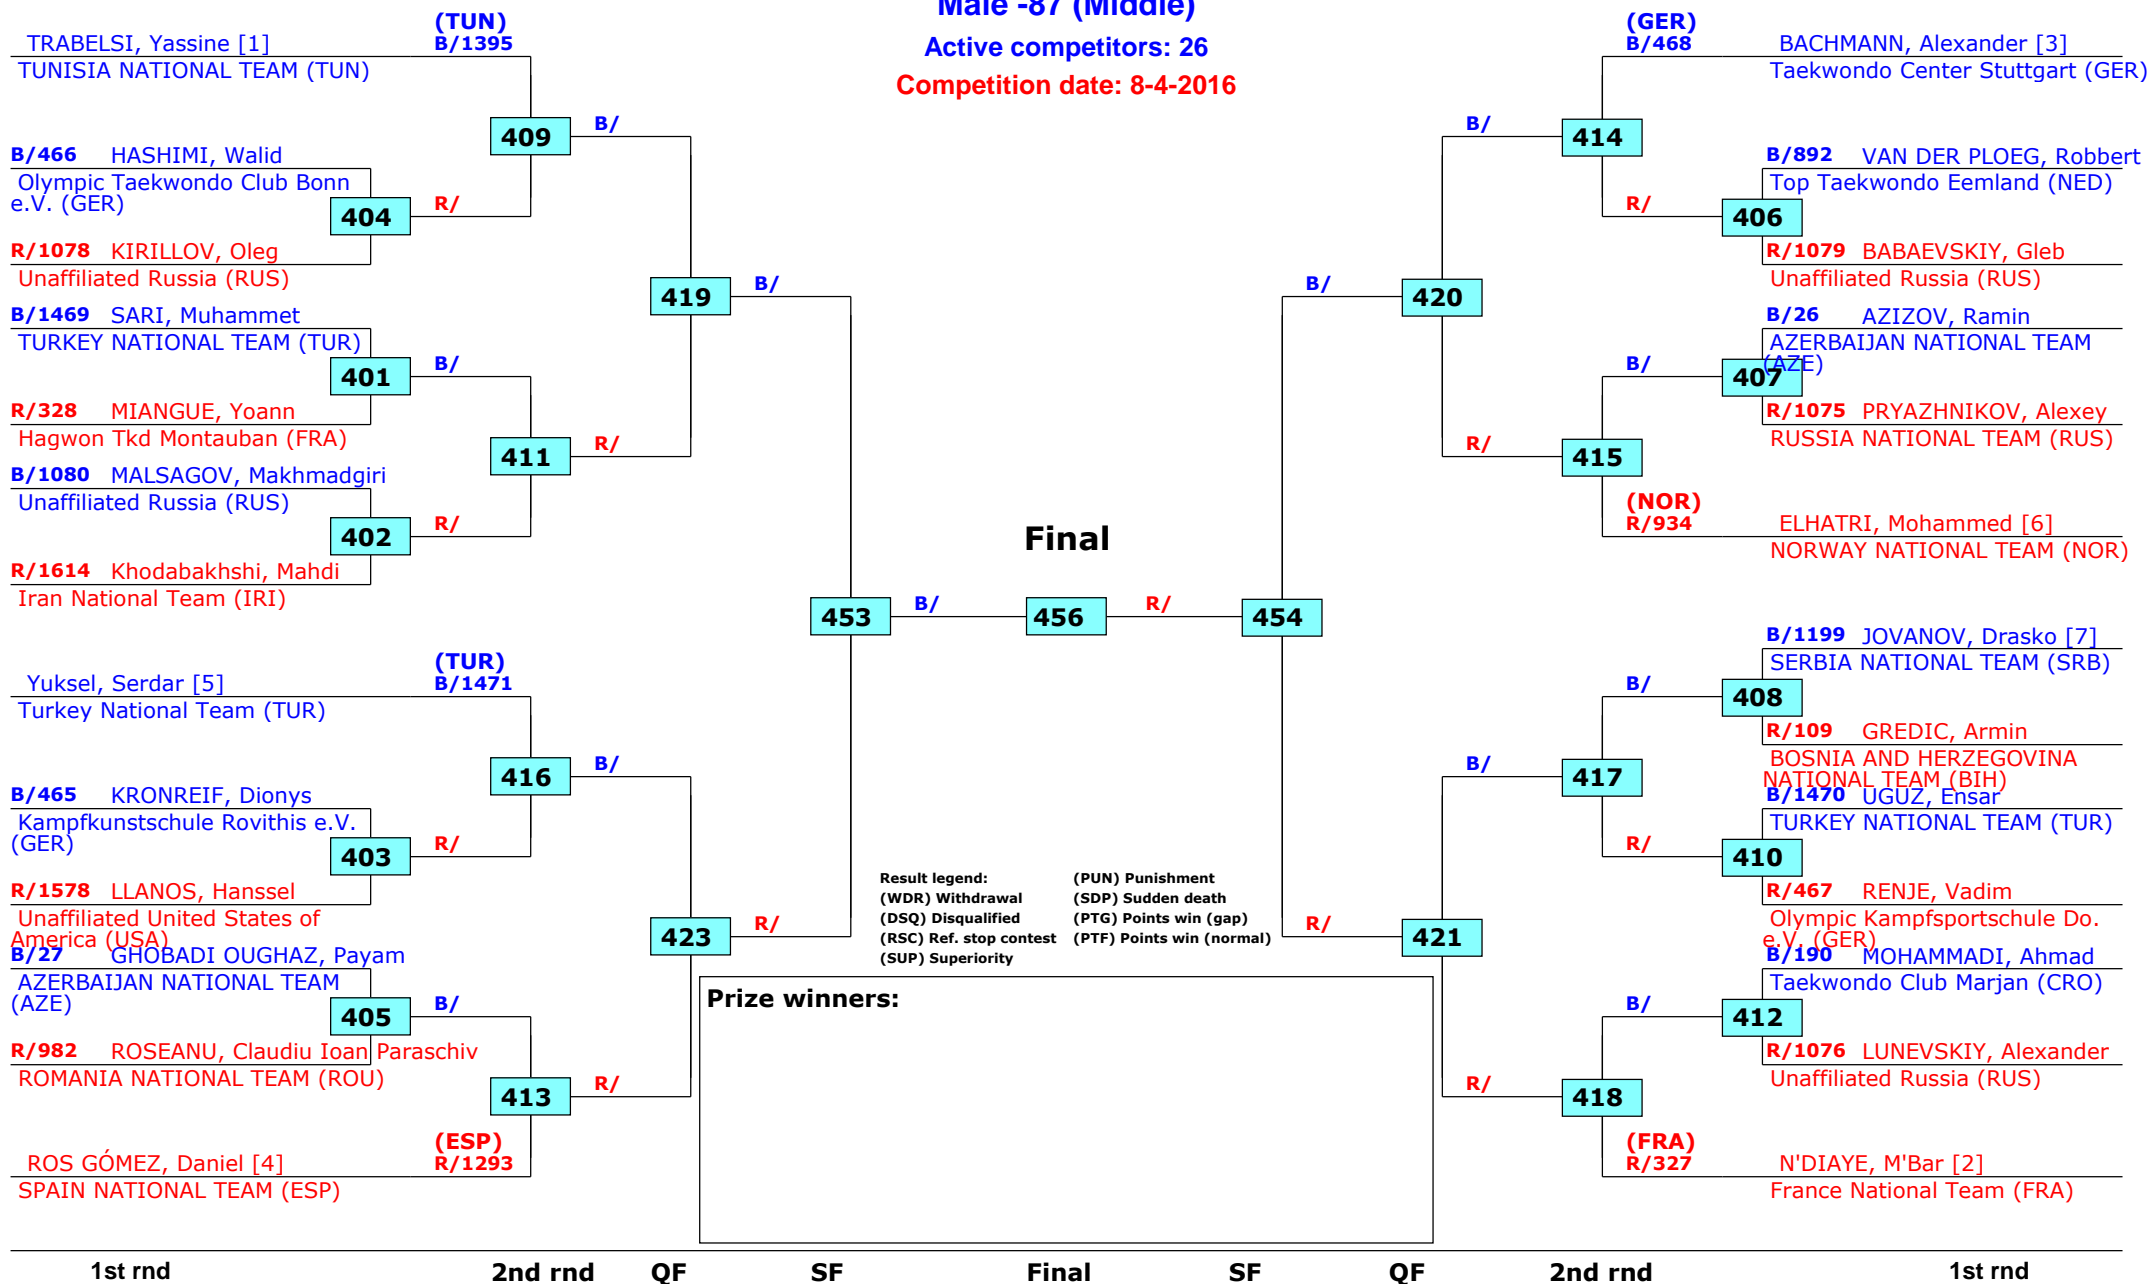

QF

World Taekwondo President's Cup

Bonn, Germany

Tournament date: 7-4-2016 upto 10-4-2016

Female -67 (Welter)

Active competitors: 27

Competition date: 8-4-2016

World Taekwondo President's Cup

Bonn, Germany

Tournament date: 7-4-2016 upto 10-4-2016

Female -55 (Welter)

Active competitors: 27

Competition date: 8-4-2016

World Taekwondo President's Cup

Bonn, Germany

Tournament date: 7-4-2016 upto 10-4-2016

Male -87 (Middle)

Active competitors: 26

Competition date: 8-4-2016

World Taekwondo President's Cup

Bonn, Germany

Tournament date: 7-4-2016 upto 10-4-2016

Female +73 (Heavy)

Active competitors: 20